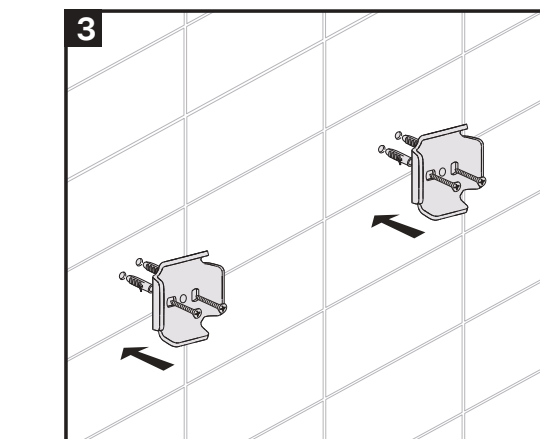

## Installation Considerations

These products should be located and mounted to a wall stud. While it is possible to mount them to any surface, a stud mounted product will yield the best results.

Keep this booklet and the receipt (or other proof of date and place of purchase) for this product in a safe place. The receipt is required to request warranty parts.

## SAFETY TIPS

**⚠ WARNING:**  
This item is not designed for use as a grab bar.  
Do not mount in locations where product is likely to be used as a grab bar.

**⚠ WARNING:**  
Use caution when drilling into walls to avoid drilling into electrical and plumbing lines hidden within wall.

17-11/16" (450 mm)

23-5/8" (600 mm)