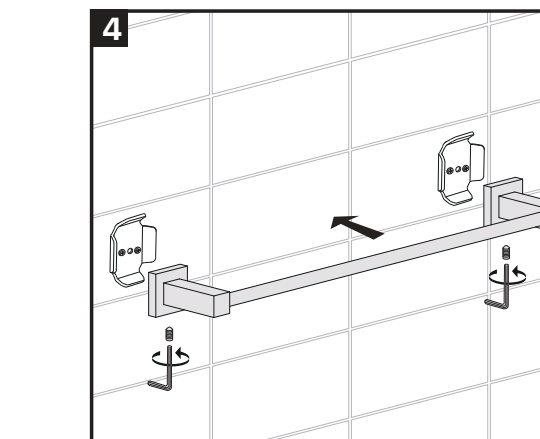

## Installation Considerations

These products should be located and mounted to a wall stud. While it is possible to mount them to any surface, a stud mounted product will yield the best results.

Keep this booklet and the receipt (or other proof of date and place of purchase) for this product in a safe place. The receipt is required to request warranty parts.

## SAFETY TIPS

**⚠ WARNING:**  
This item is not designed for use as a grab bar.  
Do not mount in locations where product is likely to be used as a grab bar.

**⚠ WARNING:**  
Use caution when drilling into walls to avoid drilling into electrical and plumbing lines hidden within wall.

17-11/16" (450 mm)

23-5/8" (600 mm)