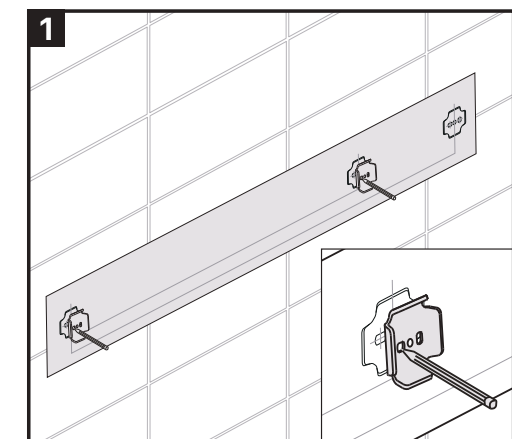

## Installation Considerations

These products should be located and mounted to a wall stud. While it is possible to mount them to any surface, a stud mounted product will yield the best results.

Keep this booklet and the receipt (or other proof of date and place of purchase) for this product in a safe place. The receipt is required to request warranty parts.

17-11/16" (450 mm)

23-5/8" (600 mm)