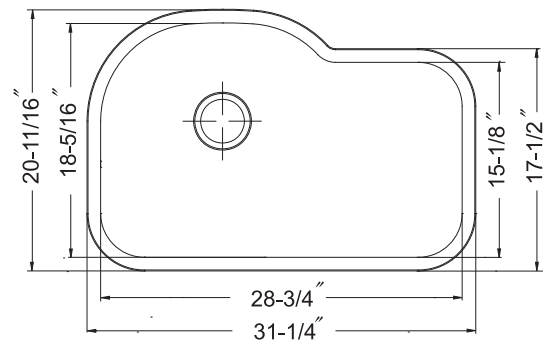

PORCELA SERIES

Porcelain Enamel Steel Offset Single Bowl Model

- | | |
|------------------------|-------------------------|
| PCH-3700 WH - White | PCH-3700 BQ - Biscuit |
| PCH-3700 ES - Espresso | PCH-3700 NB - Navy Blue |
| PCH-3700 BL - Black | PCH-3700 MT - Mint |
| PCH-3700 LE - Lemon | PCH-3700 SL - Slate |

PCH-3700

FEATURES

- Non-porous glossy surface
- 9" depth, 3-1/2" drain opening
- Chip, crack and scratch resistant
- 8 distinctive colors
- Double baked at 1500°F
- Sound absorbing foam pad
- Easy undermount installation
- Fits 36" sink base
- Supplied with cutout template, fasteners and instructions
- 10 year Limited Warranty

OPTIONAL COLORS

Color variations possible due to printing constraints.

OPTIONAL ACCESSORIES

- Bottom Grid: BG-3250
- Strainer :
- 190-9180 - Stainless Steel
- 190-9261 - Polar White
- 190-9262 - Bone

| OVERALL DIMENSIONS | EACH BOWL | CUTOUT SIZE | PACKAGING* | WEIGHT* |
|---------------------|--------------------|--------------|------------|------------|
| 31-1/4" x 20-11/16" | 28-3/4" x 18-5/16" | See Template | 1/16 pcs. | 27/480lbs. |