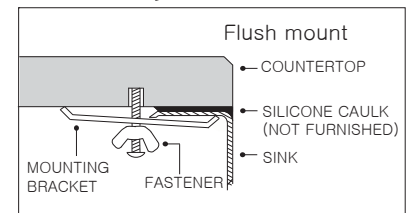

Installation profile

Project/Job name _____

Architect/Engineer _____

Contractor _____

Model _____ Q'ty _____

Notes _____