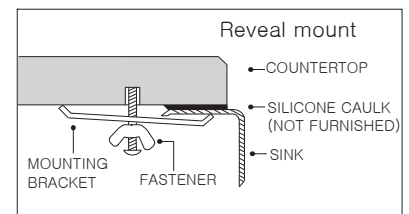

Installation profile

Project/Job name _____

Architect/Engineer _____

Contractor _____

Model _____ Q'ty _____

Notes _____