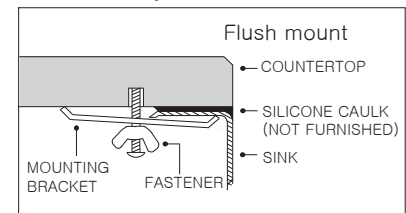

Installation profile

Project/Job name _____

Architect/Engineer _____

Contractor _____

Model _____ Q'ty _____

Notes _____