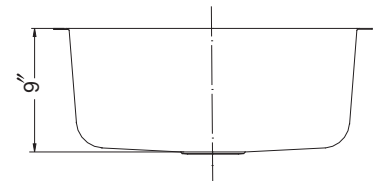

OPTIONAL COLORS

Color variations possible due to printing constraints.

OPTIONAL ACCESSORIES

- Bottom Grid: BG-2500
- Strainer :
- 190-9180 - Stainless Steel
- 190-9261 - Polar White
- 190-9262 - Bone

| OVERALL DIMENSIONS | EACH BOWL | CUTOUT SIZE | PACKAGING* | WEIGHT* |
|--------------------|--------------------|--------------|------------|------------|
| 22-3/4" x 17-3/8" | 20-5/16" x 15-1/8" | See Template | 1/16 pcs. | 20/360lbs. |