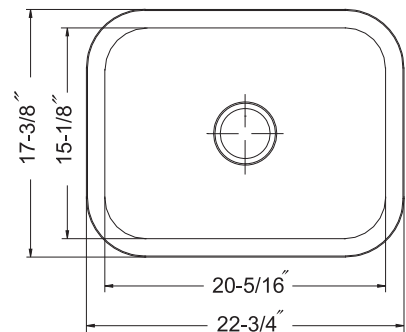

FEATURES

PCS-2500

- Non-porous glossy surface
- 9" depth, 3-1/2" drain opening
- Chip, crack and scratch resistant
- 8 distinctive colors
- Double baked at 1500°F
- Sound absorbing foam pad
- Easy undermount installation
- Fits 30" sink base
- Supplied with cutout template, fasteners and instructions
- 10 year Limited Warranty

OPTIONAL COLORS

Color variations possible due to printing constraints.

OPTIONAL ACCESSORIES

- Bottom Grid: BG-2500
- Strainer :
- 190-9180 - Stainless Steel
- 190-9261 - Polar White
- 190-9262 - Bone

| OVERALL DIMENSIONS | EACH BOWL | CUTOUT SIZE | PACKAGING* | WEIGHT* |
|--------------------|--------------------|--------------|------------|------------|
| 22-3/4" x 17-3/8" | 20-5/16" x 15-1/8" | See Template | 1/16 pcs. | 20/360lbs. |