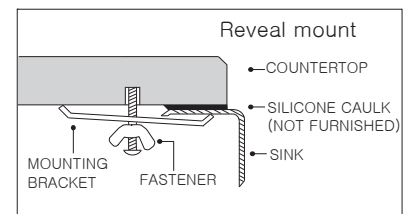

Installation profile

Project/Job name _____

Architect/Engineer _____

Contractor _____

Model _____ Q'ty _____

Notes _____