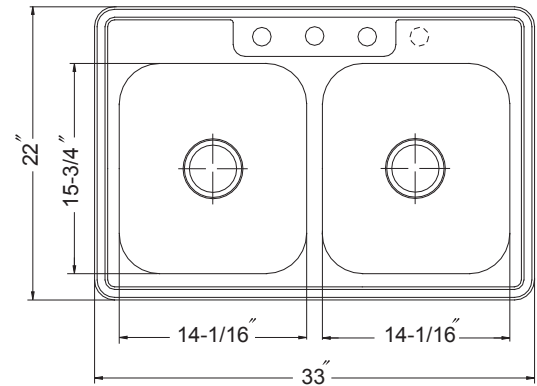

GLOWTONE SERIES

Topmount 50/50 Double Bowl

Model 3322-8BS3 3 holes

3322-8BS4 4 holes

3322-8BS

FEATURES

- Premium grade T-304 stainless steel
- 8" depth • 20 gauge • 3 or 4 holes
- Super-Silencer pad
- Lustrous satin with highlighted rim
- Fits 36" sink base
- 3-1/2" drain opening
- Supplied with fasteners and instructions
- Complies with ASME A112.19.3-2000, cUPC®
- Lifetime Limited Warranty

ASME A112.19.3-2000

OPTIONAL ACCESSORIES

Bottom Grid: BG-3100

Cutting Board : CB-3100

Rinsing Basket : RB-3100

Strainer: 190-9180

OVERALL DIMENSIONS	EACH BOWL	CUTOUT SIZE	PACKAGING*	WEIGHT*
33" x 22"	14-1/16" x 15-3/4"	32-1/4" x 21-1/4"	1/16/36 pcs.	17/310/480 lbs.

*Standard packaging: Single boxed /Pallet of single boxed/Pallet of bulk pack.
All dimensions are in inches. Specifications subject to change without notice.

Project/Job name

Architect/Engineer

Contractor