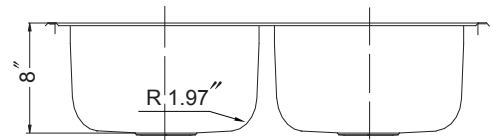

GLOWTONE SERIES

Topmount 50/50 Double Bowl

Model 3322-8BS3 3 holes

3322-8BS4 4 holes

3322-8BS

FEATURES

- Premium grade T-304 stainless steel
- 8" depth • 20 gauge • 3 or 4 holes
- Super-Silencer pad
- Lustrous satin with highlighted rim
- Fits 36" sink base
- 3-1/2" drain opening
- Supplied with fasteners and instructions
- Complies with ASME A112.19.3-2000, cUPC®
- Lifetime Limited Warranty

ASME A112.19.3-2000

OPTIONAL ACCESSORIES

Bottom Grid: BG-3100

Cutting Board : CB-3100

Rinsing Basket : RB-3100

Strainer: 190-9180

OVERALL DIMENSIONS	EACH BOWL	CUTOUT SIZE	PACKAGING*	WEIGHT*
33" x 22"	14-1/16" x 15-3/4"	32-1/4" x 21-1/4"	1/16/36 pcs.	17/310/480 lbs.