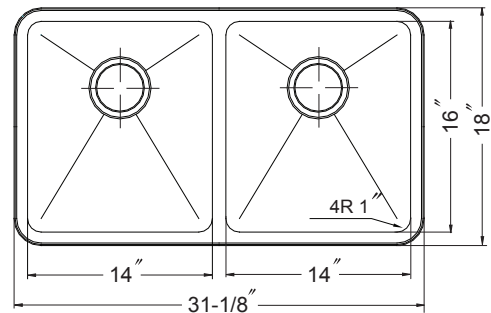

### Nouvelle Undermount 50/50 Double Bowl Model NOD-4200

NOD-4200

#### FEATURES

- Premium grade T-304 stainless steel
- 9" depth • 18 gauge • SpecPlus™ edge
- MegaShield™ insulation
- 25mm seamlessly drawn corner radius
- Lustrous satin with highlighted rim
- Fits 36" sink base • 3-1/2" rear-set drain opening
- Supplied with cutout template, fasteners and instructions
- cUPC® Listed
- Lifetime Limited Warranty

#### OPTIONAL ACCESSORIES

Bottom Grid: BG-6200

Cutting Board : CB-4100

Strainer: 190-9180

OVERALL DIMENSIONS	EACH BOWL	CUTOUT SIZE	PACKAGING*	WEIGHT*
31-1/8" x 18"	14" x 16"	See Template	1 pc.	26 lbs.

\*Standard packaging: Single boxed .