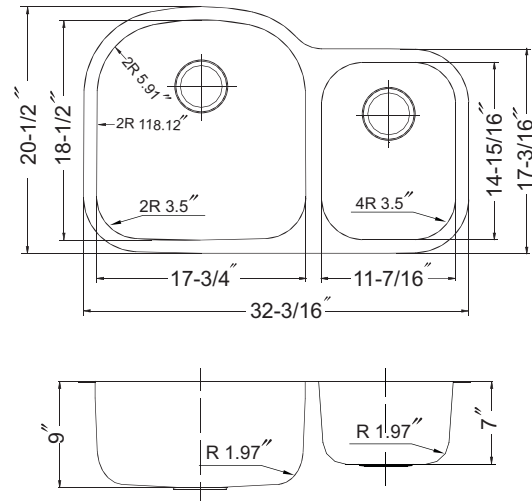

ESTON SERIES

Undermount 70/30 Double Bowl

Model **PNC-3200SR** as shown

PNC-3200SL small bowl left

FEATURES

PNC-3200SR

- Premium grade T-304 stainless steel
- 9" & 7" depth • 16 gauge
- StoneGuard™ undercoating over Super-Silencer pad
- Lustrous satin with highlighted rim
- Fits 36" sink base • 3-1/2" drain opening
- Supplied with cutout template, fasteners and instructions
- cUPC® Listed
- 5 year Limited Warranty

OPTIONAL ACCESSORIES

- Bottom Grid: BG-3200 & BG-1400 Colander : CL-1420
 Cutting Board : CB-3200 Strainer: 190-9180

OVERALL DIMENSIONS	EACH BOWL	CUTOUT SIZE	PACKAGING*	WEIGHT*
32-3/16" x 20-1/2"	17-3/4" x 18-1/2" 11-1/16" x 14-15/16"	See Template	1/16/5/20 pcs.	25/440/130/440 lbs.

*Standard packaging: Single boxed / Pallet of single boxed / Pallet of bulk pack / Pallet of bulk pack.
 All dimensions are in inches. Specifications subject to change without notice.

Project/Job name _____