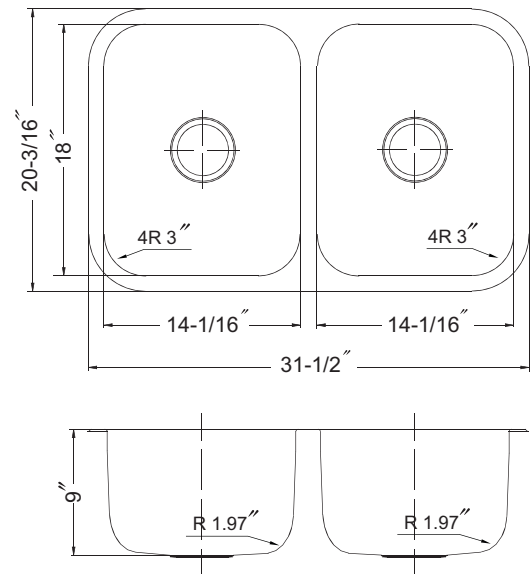

MEDALLION GOURMET SERIES

Undermount 50/50 Gourmet Double Bowl Model MGD-3120

MGD-3120

FEATURES

- Premium grade T-304 stainless steel
- 9" depth • 18 gauge
- StoneGuard™ undercoating over Super-Silencer pad
- Lustrous satin with highlighted rim
- Fits 36" sink base
- 3-1/2" drain opening
- Supplied with cutout template, fasteners and instructions
- Complies with ASME A112.19.3-2000, cUPC®
- Lifetime Limited Warranty

OPTIONAL ACCESSORIES

Bottom Grid: BG-3400

Strainer: 190-9180

OVERALL DIMENSIONS	EACH BOWL	CUTOUT SIZE	PACKAGING*	WEIGHT*
31-1/2" x 20-3/16"	14-1/16" x 18"	See Template	1/16/20 pcs.	23/400/440 lbs.

*Standard packaging: Single boxed /Pallet of single boxed/Pallet of bulk pack.
All dimensions are in inches. Specifications subject to change without notice.