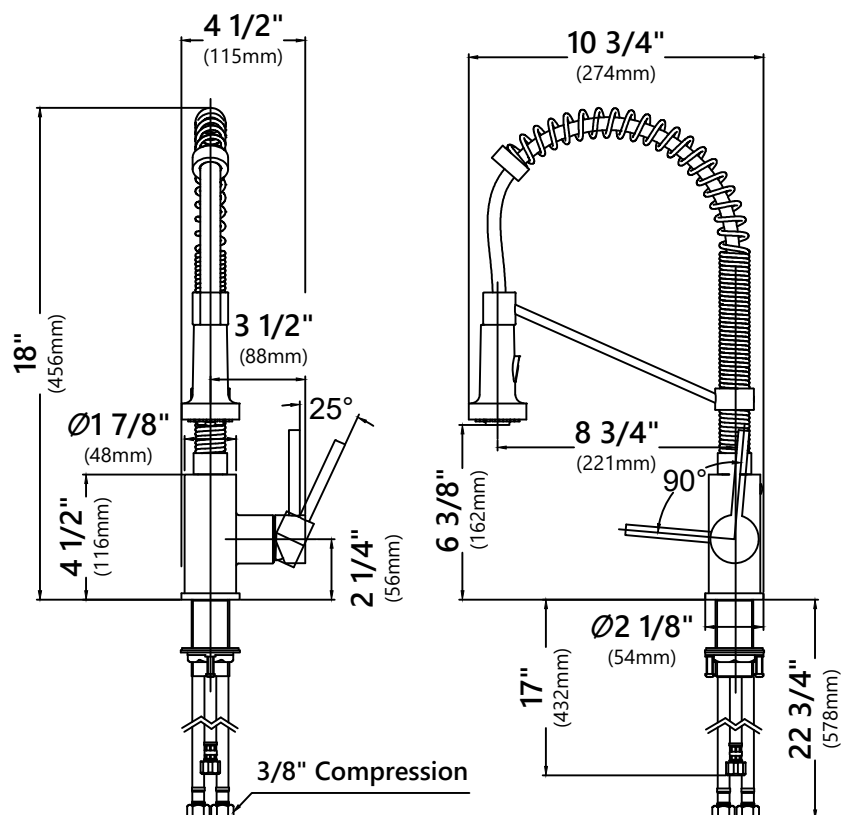

KPF-1610

Single Handle Commercial Style Pull Down Kitchen Faucet

Faucet Dimensions

Overall Height: 18"
Spout Height: 6 3/8"
Spout Reach: 8 3/4"

Features

- Commercial Style Pull Down Faucet
- Metal Body
- ABS Sprayer
- Lead Free Braided Nylon Waterway
- 180° Swivel Spout
- Flow Rate: 1.8 gpm (6.8L/min) @ 60 psi
- Dual Function Sprayhead - Spray/Stream
- Silicone Nozzles
- 35mm Ceramic Cartridge
- 26.5" Integrated Nylon Waterlines
- Dome Shaped Screen Washer
- Quick Weight
- Quick Connect Sprayer Hose
- 16" Hose Length
- Connections 3/8" Compression
- Max Deck Thickness: 1 1/2"
- TPI of aerator in the Sprayer - M24*1

Warranty

Kraus Limited Lifetime Warranty
see website for details www.kraususa.com

Kraus USA Customer Service

1.800.775.0703 | customerservice@kraususa.com

KSD-43

Soap Dispenser

FEATURES

- Solid Brass Construction
- Self-priming Pump
- Refillable from Above
- Holds Up to 17 oz. of Liquid
- Pump Height 3 1/8"
- Spout Reach 3 1/4"