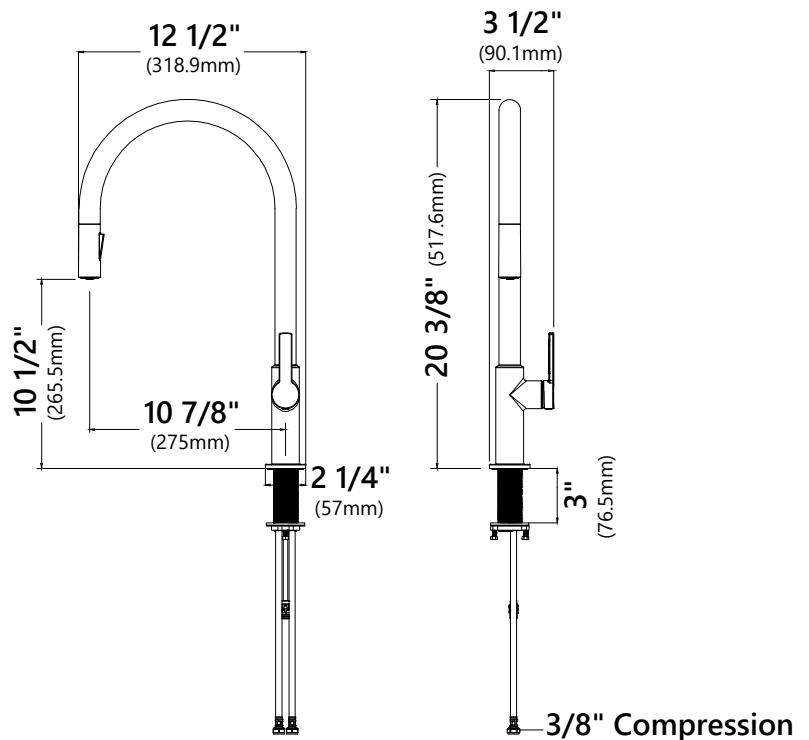

KPF-2821

Single Handle Pull Down Kitchen Faucet

Faucet Dimensions

Overall Height: 20 3/8"
 Spout Height: 10 1/2"
 Spout Reach: 10 7/8"

Features

- Pull Down Faucet
- Brass Body
- ABS Sprayer
- Lead Free Brass Waterway
- 360° Swivel Spout
- Flow Rate: 1.8 gpm (6.8L/min) @ 60 psi
- Dual Function Sprayhead - Spray/Stream
- 25mm Ceramic Cartridge
- 30" Integrated Nylon Waterlines
- Dome Shaped Screen Washer
- Quick Weight
- Quick Connect Sprayer Hose
- 14 1/8" Hose Length
- Connections 3/8" Compression
- Max Deck Thickness: 3"
- TPI of aerator in the Sprayer - M16.5*1

Accessories Included

- Hex Wrench
- Weight

Available Finishes

- Spot Free Stainless Steel
- Matte Black
- Spot Free Antique Champagne Bronze
- Brushed Brass

CODES/STANDARDS:

Product Certification

cUPC (ASME A112.18.1/CSA B125.1)
 NSF/ANSI Standard 61 and 372 certified by IAPMO
 AB1953, MASS, CEC, DOE, ADA