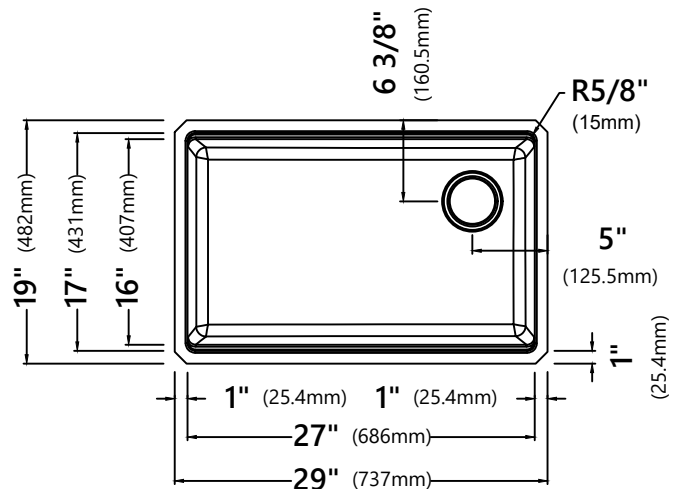

KGUW2-30

30 Inch Single Bowl Granite Undermount Kitchen Sink

Kräus®

SPECIFICATION SHEET

Sink Dimensions

Overall Dimensions: 29" x 19"

Bowl Dimensions: 27" x 16"

Sink Depth: 10"

Features

- Granite Composite
- Undermount Single Bowl Sink
- Required Minimum Cabinet Size: 33" Left to Right, 24" Front to Back
- Rear Off-Set Drain
- 3 1/2" Drain Opening

Accessories Included

- Cutting Board KCB-WS301SA
- Kitchen Sink Strainer ST-4
- Kitchen Rolling Mat KRM-11BL

Available Colors

- Metallic Black
- Metallic Brown
- Metallic Grey

CODES/STANDARDS:

Product Certification
cUPC

NOTE: Although Kraus granite and quartz composite sinks are highly heat resistant, placing hot items right from the stove or oven directly into the sink may cause surface discoloration. Consider using a trivet or rolling mat for extremely hot items to avoid potential heat damage.

NOTE: It is not recommended to install this sink with a negative reveal. Doing so will prohibit the use of any workstation accessories as they will not fit.

Warranty

Kraus Limited Lifetime Warranty

see website for details www.kraususa.com

Kraus USA Customer Service

1.800.775.0703 | customerservice@kraususa.com

REV. January 26, 2021