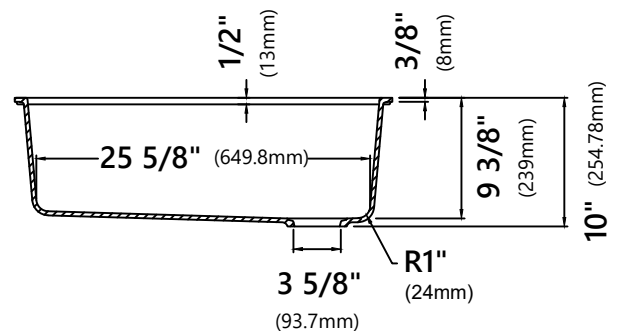

KGUW2-30

30 Inch Single Bowl Granite Undermount Kitchen Sink

Kräus®

SPECIFICATION SHEET

Sink Dimensions

Overall Dimensions: 29" x 19"

Bowl Dimensions: 27" x 16"

Sink Depth: 10"

Features

- Granite Composite
- Undermount Single Bowl Sink
- Required Minimum Cabinet Size: 33" Left to Right, 24" Front to Back
- Rear Off-Set Drain
- 3 1/2" Drain Opening

Accessories Included

- Cutting Board KCB-WS301SA
- Kitchen Sink Strainer ST-4
- Kitchen Rolling Mat KRM-11BL

Available Colors

- Metallic Black
- Metallic Brown
- Metallic Grey

CODES/STANDARDS:

Product Certification
cUPC

NOTE: Although Kraus granite and quartz composite sinks are highly heat resistant, placing hot items right from the stove or oven directly into the sink may cause surface discoloration. Consider using a trivet or rolling mat for extremely hot items to avoid potential heat damage.

NOTE: It is not recommended to install this sink with a negative reveal. Doing so will prohibit the use of any workstation accessories as they will not fit.

Warranty

Kraus Limited Lifetime Warranty

see website for details www.kraususa.com

Kraus USA Customer Service

1.800.775.0703 | customerservice@kraususa.com

REV. January 26, 2021