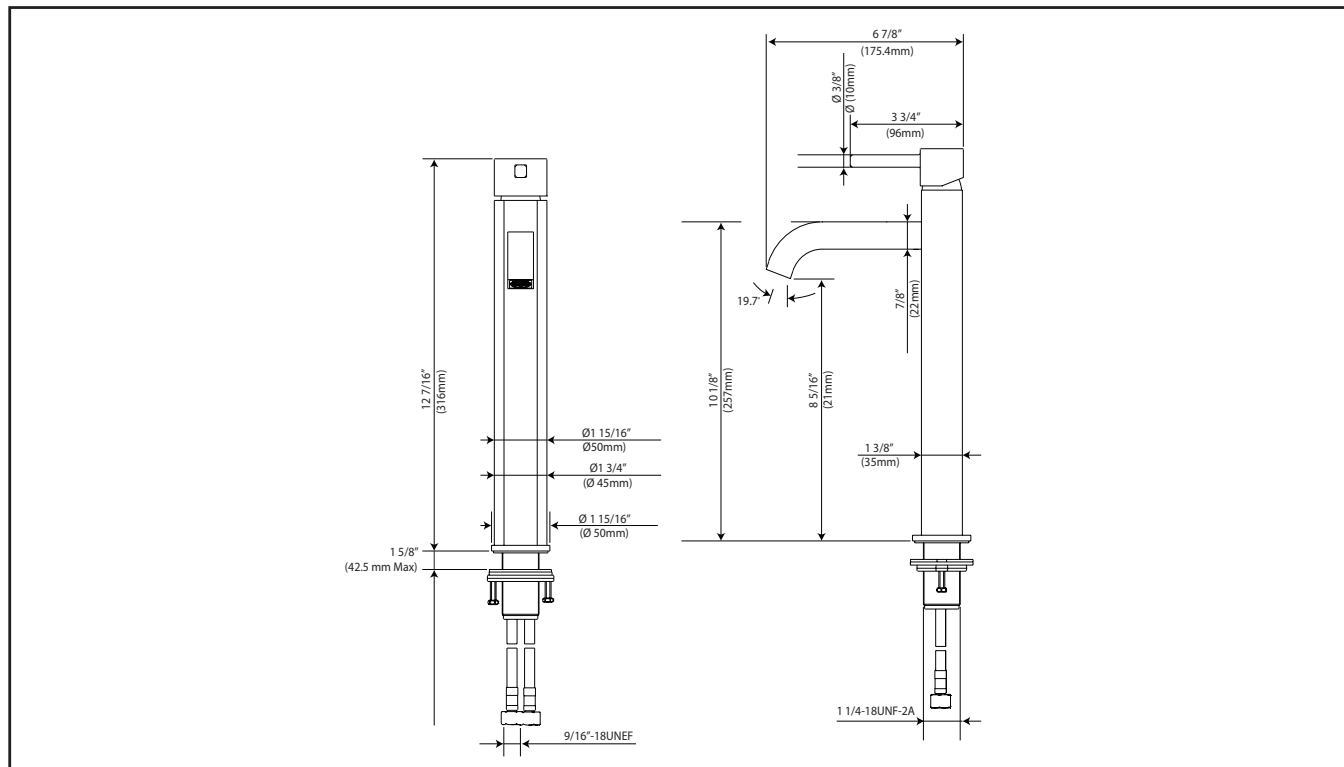

Ramus / FVS-1007

Single Lever Vessel Bathroom Faucet

Chrome / Oil Rubbed Bronze / Satin Nickel Finishes

Kräus®

SPECIFICATION SHEET

Material

Body: Brass
Handle: Zinc
Waterway: Brass

Faucet Type

Vessel

Cartridge

Brand: Kerox
Size: 25mm
Style: Lever

Mounting

Holes: 1 Hole
Type: Brass Nut

Waterlines

Type : Neoperl
Flexible: Flexible
Connections: 3/8"
Materials: Braided Nylon
Included : Included
Factory Installed: Factory Installed

Aerator

Brand: Neoperl/1.5GPM
Name: Cache Perlator Honeycomb
Flow Rate: 1.5gpm (5.7L/min) @ 60 psi

Dimensions

Faucet Dimensions: 12 1/2" x 5 1/2" x 2"

Accessories Included

Aerator Key, Hex Wrench

Optional Accessories

PU-10, PU-15
PU-12

Kraus Limited Lifetime Warranty: See website for details www.kraususa.com

1.800.775.0703 / customerservice@kraususa.com

Listing: cUPC, NSF, AB1953, EPA, CALGreen, MASS, FTC, DOE, CEC, ADA

REV. August 16, 2018