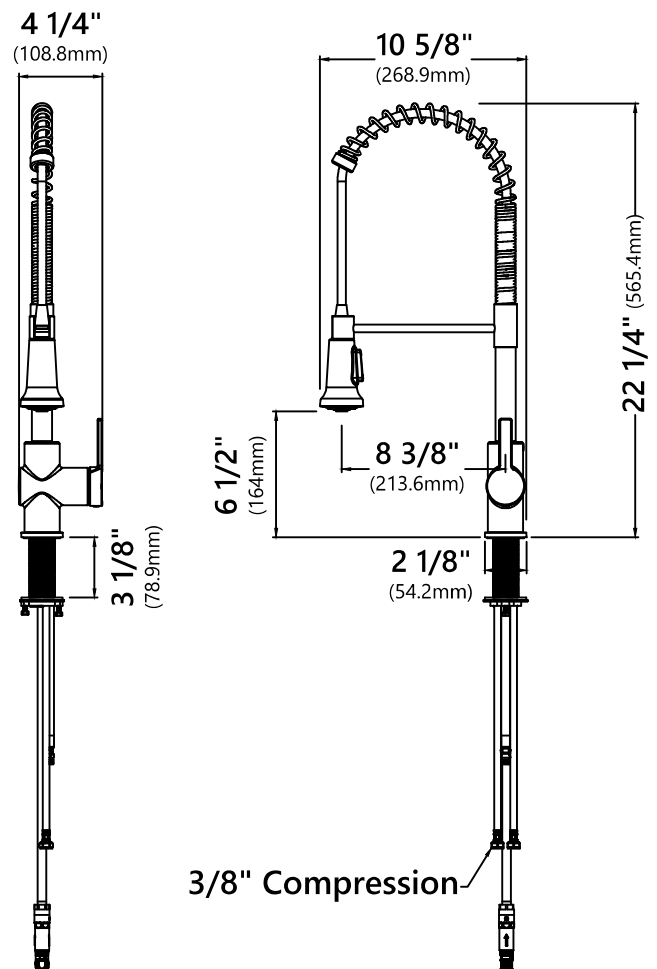

Faucet Dimensions

Overall Height: 22 1/4"
Spout Height: 6 1/2"
Spout Reach: 8 3/8"

Features

- Commercial Style Pull Down Faucet
- Metal Body
- ABS Sprayer
- Lead Free Hybrid Waterway
- 360° Swivel Spout
- Flow Rate: 1.8 gpm (6.8L/min) @ 60 psi
- Spray Type: Three Function Spray/Stream/Pause
- Quick Weight
- Quick Connect Sprayer Hose
- 35mm Ceramic Cartridge
- Swivel Sprayer Connector
- 16" Hose Length
- Dome Shaped Screen Washer
- 36" Integrated Nylon Waterlines
- Connections 3/8" Compression
- Max Deck Thickness: 3 1/8"
- TPI of aerator in the Sprayer - 13/16-28UN-2A

Accessories Included

- Hex Wrench
- Weight

Available Finishes

- Spot Free Stainless Steel
- Matte Black
- Brushed Brass
- Spot Free Antique Champagne Bronze
- Spot Free Stainless Steel/Matte Black
- Matte Black/Spot Free Black Stainless

CODES/STANDARDS:

Product Certification

cUPC (ASME A112.18.1/CSA B125.1)
NSF/ANSI Standard 61 and 372 certified by IAPMO
CEC, DOE, ADA

NOTE: Some Kitchen Faucets that do not have a pull out or pull down sprayer may be connected to a portable dishwasher. Pull out and pull down faucets should never be connected to portable dishwashers because potential pressure fluctuations during washing cycles cause hose ruptures or leaks.

Warranty

Kraus Limited Lifetime Warranty
see website for details www.kraususa.com

Kraus USA Customer Service

1.800.775.0703 | customerservice@kraususa.com

3/8" Compression