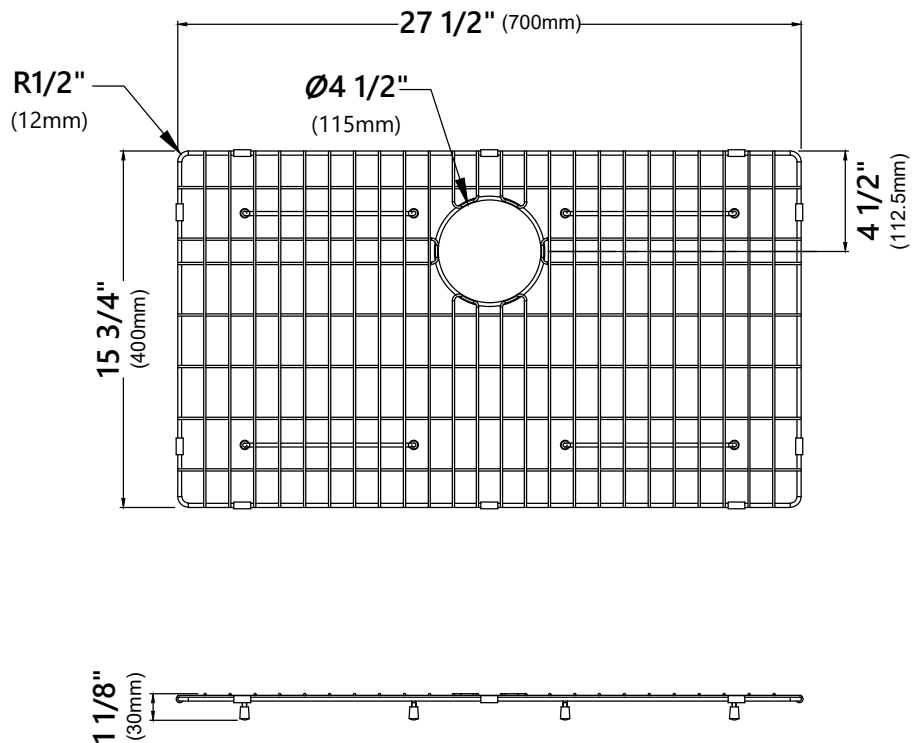

Warranty

Kraus One Year Limited Warranty

see website for details www.kraususa.com