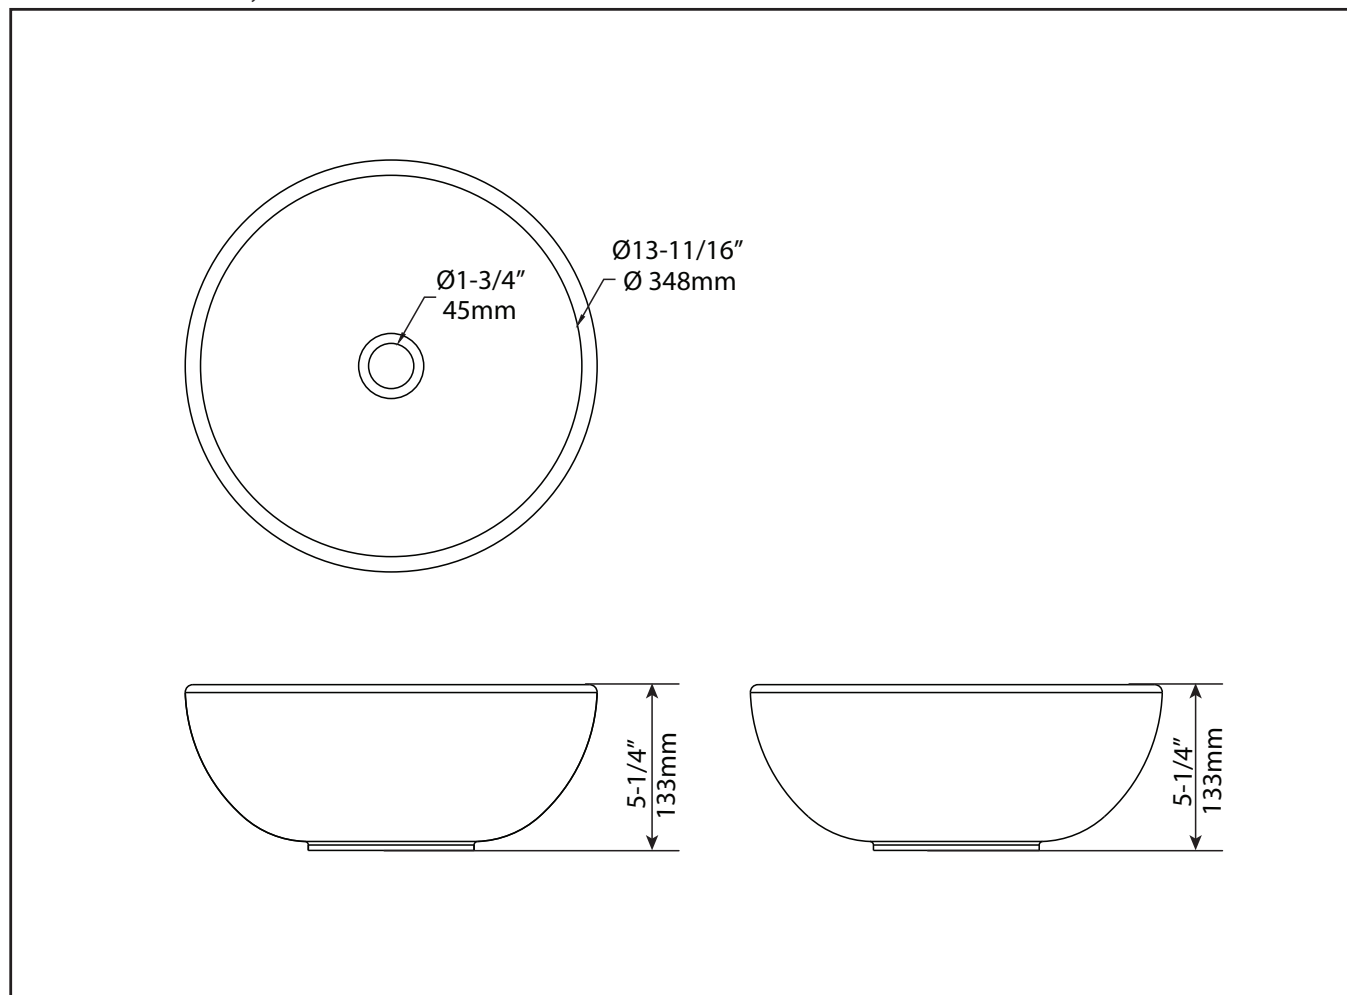

Elavo™ / KCV-341

White Ceramic Small Round Vessel Bathroom Sink

Kräus®

SPECIFICATION SHEET

Material

Vitreous China

Installation Type

Vessel

Bowl Shape

Round

Drain

Type: W/O Overflow

Drain Hole Size: 1 3/4"

Dimensions

13 11/16" x 5 1/4"

Optional Accessories

Pop-Up Drain: PU-10/PU-15

Grid Drains: PU-12

P-Traps: PT-50

Kraus Limited Lifetime Warranty: See website for details www.kraususa.com

1.800.775.0703 / customerservice@kraususa.com

Codes/Standards: Pending

REV. August 16, 2016