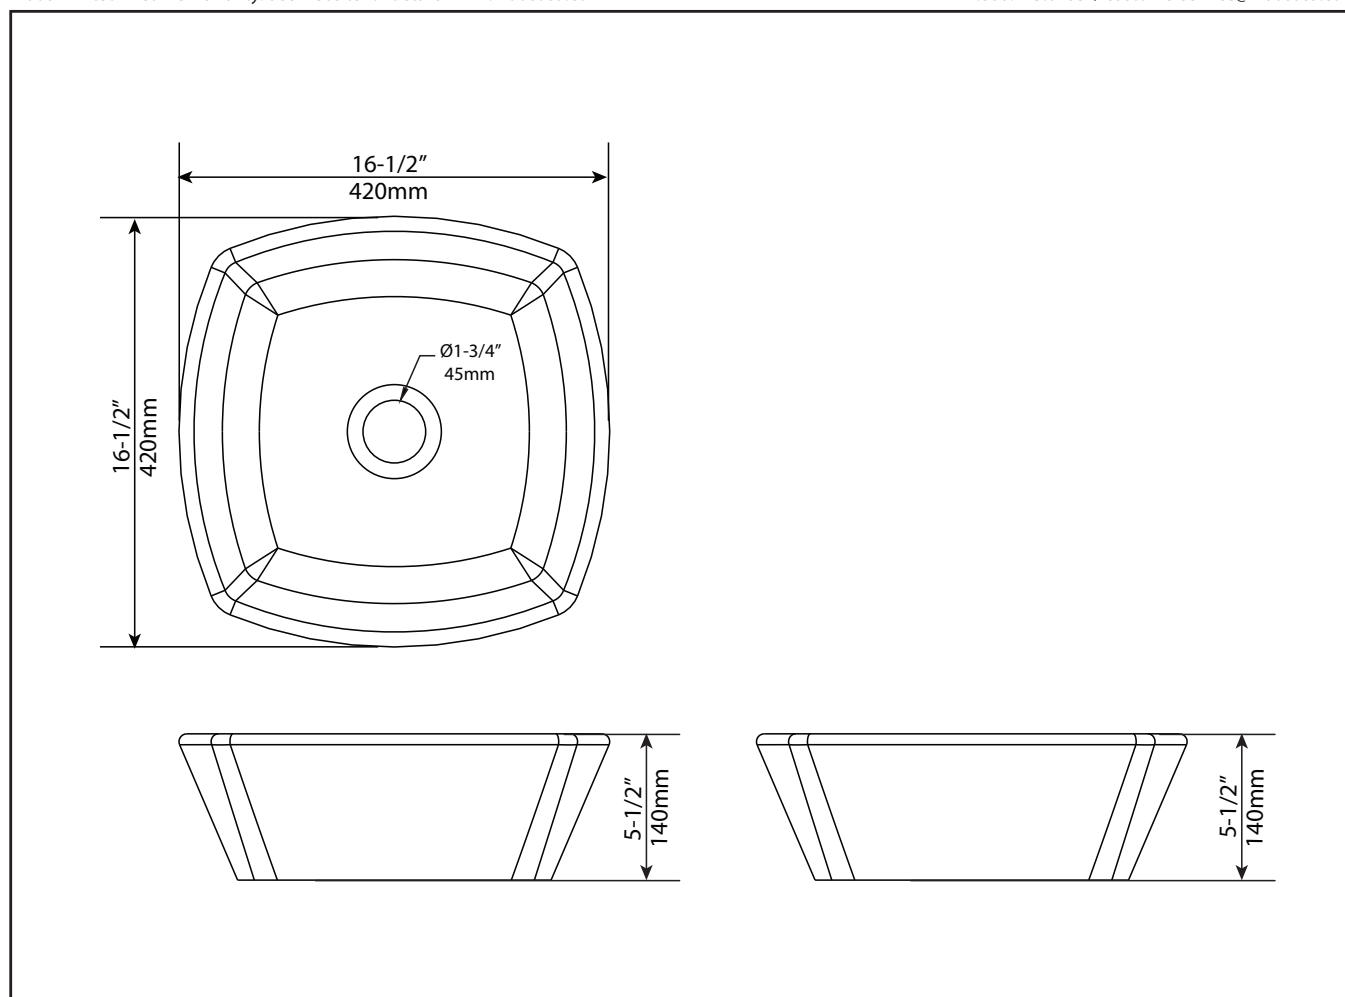

Elavo™ / KCV-126

White Ceramic Flared Square Vessel Bathroom Sink

Kräus®

SPECIFICATION SHEET

Material

Vitreous China

Installation Type

Vessel

Bowl Shape

Square

Drain

Type: W/O Overflow

Drain Hole Size: 1 3/4"

Dimensions

16 1/2" x 16 1/2" x 5 1/2"

Optional Accessories

Pop-Up Drain: PU-10/PU-15

Grid Drains: PU-12

P-Traps: PT-50

Kraus Limited Lifetime Warranty: See website for details www.kraususa.com

1.800.775.0703 / customerservice@kraususa.com

Codes/Standards: Pending

REV. August 16, 2016