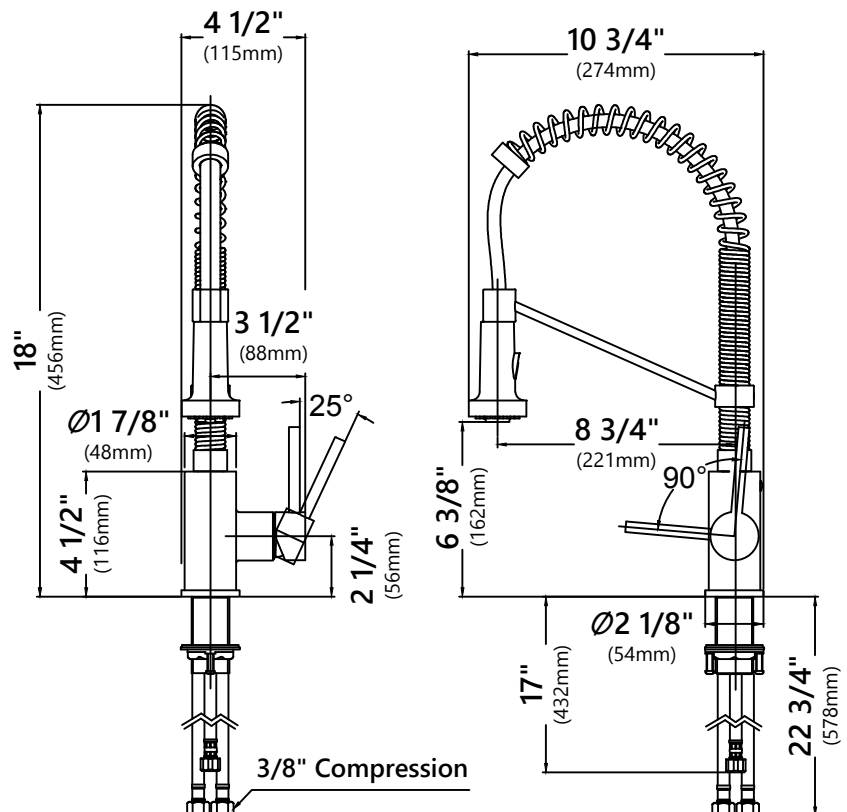

KPF-1610

Single Handle Commercial Style Pull Down Kitchen Faucet

Faucet Dimensions

Overall Height: 18"
Spout Height: 6 3/8"
Spout Reach: 8 3/4"

Features

- Commercial Style Pull Down Faucet
- Metal Body
- ABS Sprayer
- Lead Free Braided Nylon Waterway
- 180° Swivel Spout
- Flow Rate: 1.8 gpm (6.8L/min) @ 60 psi
- Comes with 2.2 gpm option
- Dual Function Sprayhead - Spray/Stream
- Silicone Nozzles
- 35mm Ceramic Cartridge
- 26.5" Integrated Nylon Waterlines
- Dome Shaped Screen Washer
- Quick Weight
- Quick Connect Sprayer Hose
- 16" Hose Length
- Connections 3/8" Compression
- Max Deck Thickness: 1 1/2"
- TPI of aerator in the Sprayer - M24*1

Accessories Included

- Weight
- Hex Wrench
- 2.2gpm Flow Restrictor

Available Finishes

- Chrome
- Matte Black
- Stainless Steel
- Stainless Steel/Chrome
- Stainless Steel/Matte Black
- Matte Black/Black Stainless
- Brushed Gold
- Spot Free Antique Champagne Bronze
- Spot Free Antique Champagne Bronze/Matte Black

CODES/STANDARDS:

Product Certification

cUPC (ASME A112.18.1/CSA B125.1)
NSF/ANSI Standard 61 and 372 certified by IAPMO
AB1953, EPA, MASS, FTC, DOE, CEC, ADA

NOTE: Some Kitchen Faucets that do not have a pull out or pull down sprayer may be connected to a portable dishwasher. Pull out and pull down faucets should never be connected to portable dishwashers because potential pressure fluctuations during washing cycles cause hose ruptures or leaks.

Warranty

Kraus Limited Lifetime Warranty
see website for details www.kraususa.com

Kraus USA Customer Service

1.800.775.0703 | customerservice@kraususa.com