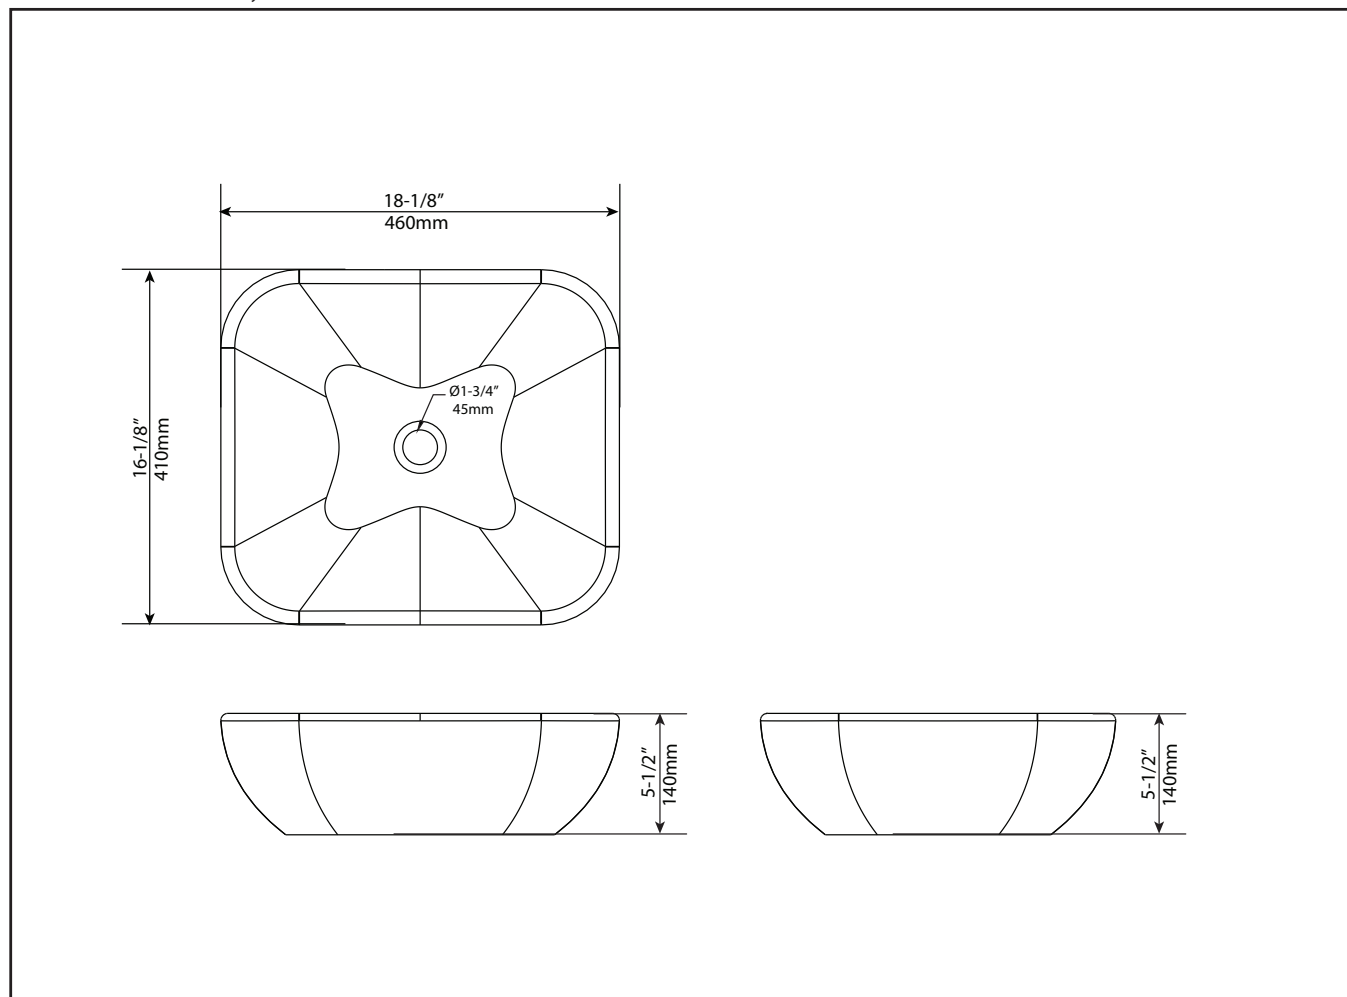

Elavo™ / KCV-127

White Ceramic Soft Square Vessel Bathroom Sink

Kräus®

SPECIFICATION SHEET

Material

Vitreous China

Installation Type

Vessel

Bowl Shape

Square

Drain

Type: W/O Overflow

Drain Hole Size: 1 3/4"

Dimensions

18 1/8" x 16 1/8" x 5 1/2"

Optional Accessories

Pop-Up Drain: PU-10/PU-15

Grid Drains: PU-12

P-Traps: PT-50

Kraus Limited Lifetime Warranty: See website for details www.kraususa.com

1.800.775.0703 / customerservice@kraususa.com

Codes/Standards: Pending

REV. August 16, 2016