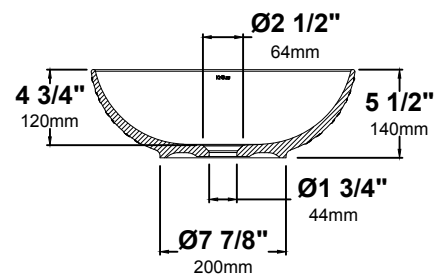

#### FEATURES

- Vitreous China
- Round Vessel Sink
- Without Overflow
- 1 3/4" Drain Hole Size
- 16 1/2" x 5 1/2"

#### NOMINAL DIMENSIONS

Sink Diameter	Sink Height	Drain
16 1/2"	5 1/2"	1 3/4"

TOP VIEW

FRONT VIEW