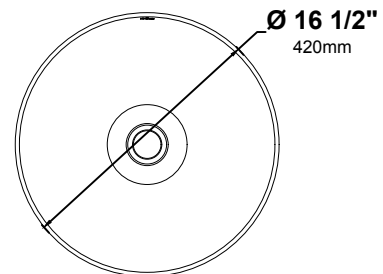

#### FEATURES

- Vitreous China
- Round Vessel Sink
- Without Overflow
- 1 3/4" Drain Hole Size
- 16 1/2" x 5 1/2"

#### NOMINAL DIMENSIONS

Sink Diameter	Sink Height	Drain
16 1/2"	5 1/2"	1 3/4"

TOP VIEW

FRONT VIEW