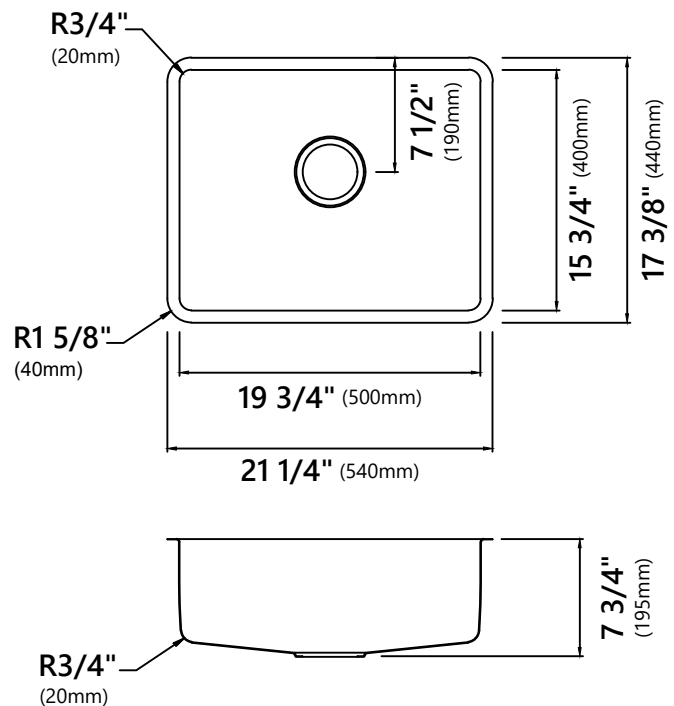

KE1US21

21 Inch Undermount Single Bowl
Porcelain Enameled Steel Kitchen Sink

Kräus®

SPECIFICATION SHEET

Sink Dimensions

Overall Dimensions: 21 1/4" x 17 3/8"

Bowl Dimensions: 19 3/4" x 15 3/4"

Sink Depth: 7 3/4"

Features

- Porcelain Enameled Steel
- Undermount Single Bowl Sink
- Required Minimum Cabinet Size: 24" Left to Right, 24" Front to Back
- Mounting Hardware and Cut-out Template Included
- 3 1/2" Drain Opening

Optional Accessories

- Kitchen Sink Strainers ST-1, BST-1, PST1 and ST-4
- Bottom Grid BG1915

Available Colors

- Glossy White
- Glossy Black

CODES/STANDARDS:

cUPC (ASME A112.19.3/CSA B45.4)

Warranty

Kraus Limited Lifetime Warranty

see website for details www.kraususa.com