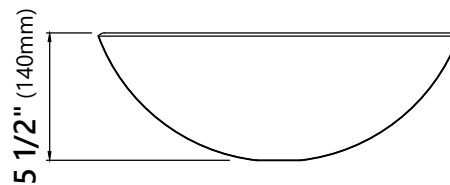

Warranty

Kraus Limited Lifetime Warranty

see website for details www.kraususa.com