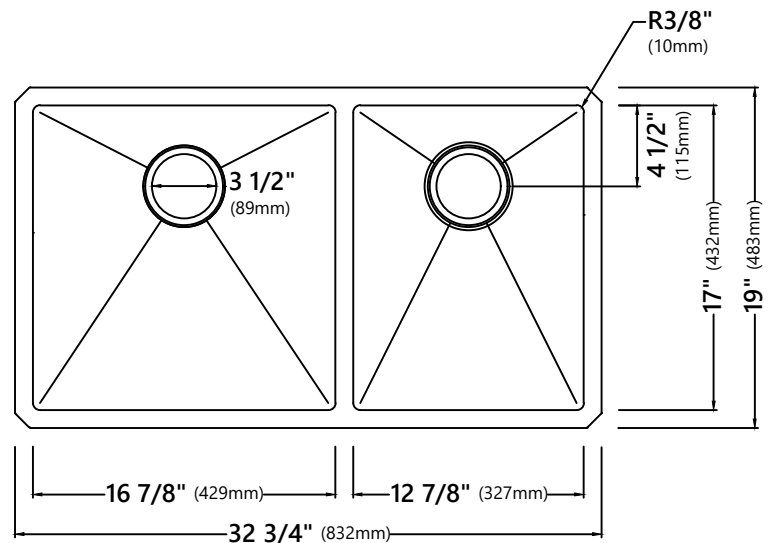

KHU103-33

33 Inch Undermount Double Bowl Stainless Steel Kitchen Sink

Kräus®

SPECIFICATION SHEET

Sink Dimensions

Overall Dimensions: 32 3/4" x 19"

Large Bowl Dimensions: 16 7/8" x 17"

Small Bowl Dimensions: 12 7/8" x 17"

Sink Depth: 10"

Features

- 16 Gauge Stainless Steel Construction
- Double Bowl Undermount Handmade Sink
- 60/40 Split
- Required Minimum Cabinet Size: 36" Left to Right, 24" Front to Back
- Rear Center-Set Drains
- 3 1/2" Drain Opening
- NoiseDefend Undercoating and Sound Dampening Pads

Accessories Included

- Basket Strainer BST-1 & ST-1
- Bottom Grid KBG-103-33-1
- Bottom Grid KBG-103-33-2
- Cut-Out Template
- Mounting Hardware
- Towel

CODES/STANDARDS:

Product Certification

cUPC (ASME A112.19.3/CSA B45.4)

Warranty

Kraus Limited Lifetime Warranty

see website for details www.kraususa.com

Kraus USA Customer Service

1.800.775.0703 | customerservice@kraususa.com

REV. April 18, 2019