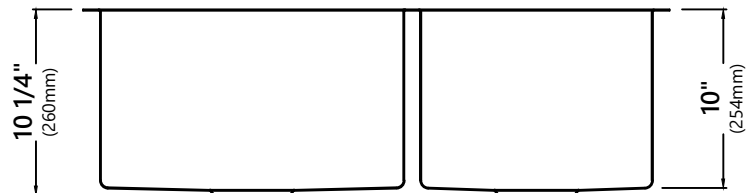

KHU103-33

33 Inch Undermount Double Bowl Stainless Steel Kitchen Sink

Kräus®

SPECIFICATION SHEET

Sink Dimensions

Overall Dimensions: 32 3/4" x 19"

Large Bowl Dimensions: 16 7/8" x 17"

Small Bowl Dimensions: 12 7/8" x 17"

Sink Depth: 10"

Features

- 16 Gauge Stainless Steel Construction
- Double Bowl Undermount Handmade Sink
- 60/40 Split
- Required Minimum Cabinet Size: 36" Left to Right, 24" Front to Back
- Rear Center-Set Drains
- 3 1/2" Drain Opening
- NoiseDefend Undercoating and Sound Dampening Pads

Accessories Included

- Basket Strainer BST-1 & ST-1
- Bottom Grid KBG-103-33-1
- Bottom Grid KBG-103-33-2
- Cut-Out Template
- Mounting Hardware
- Towel

CODES/STANDARDS:

Product Certification

cUPC (ASME A112.19.3/CSA B45.4)

Warranty

Kraus Limited Lifetime Warranty

see website for details www.kraususa.com

Kraus USA Customer Service

1.800.775.0703 | customerservice@kraususa.com

REV. April 18, 2019