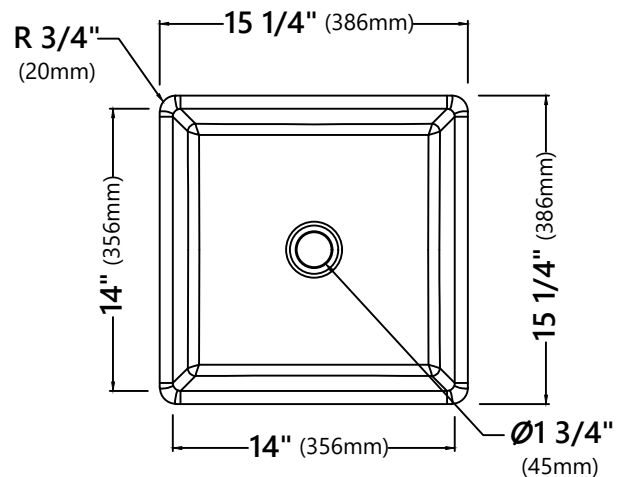

KCV-120

White Square Ceramic Bathroom Sink

Sink Dimensions

Overall Dimensions: 15 1/4" x 15 1/4" x 5 1/2"

Bowl Dimensions: 14" x 14"

Sink Depth: 4 3/8"

Features

- Vitreous China
- Square Vessel Sink
- 1 3/4" Drain Hole Size
- Without Overflow

Available Colors

- Gloss White

Optional Accessories

- Pop-Up Drain PU-10
- Grid Drain PU-12

CODES/STANDARDS:

Product Certification

cUPC
ADA

NOTE: Each sink may have a 3% dimension tolerance. Please measure the sink prior to installation.