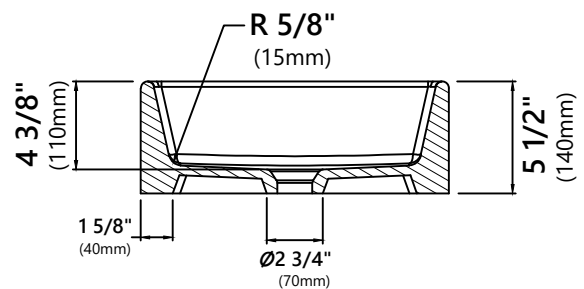

KCV-120

White Square Ceramic Bathroom Sink

Sink Dimensions

Overall Dimensions: 15 1/4" x 15 1/4" x 5 1/2"

Bowl Dimensions: 14" x 14"

Sink Depth: 4 3/8"

Features

- Vitreous China
- Square Vessel Sink
- 1 3/4" Drain Hole Size
- Without Overflow

Available Colors

- Gloss White

Optional Accessories

- Pop-Up Drain PU-10
- Grid Drain PU-12

CODES/STANDARDS:

Product Certification

cUPC
ADA

NOTE: Each sink may have a 3% dimension tolerance. Please measure the sink prior to installation.