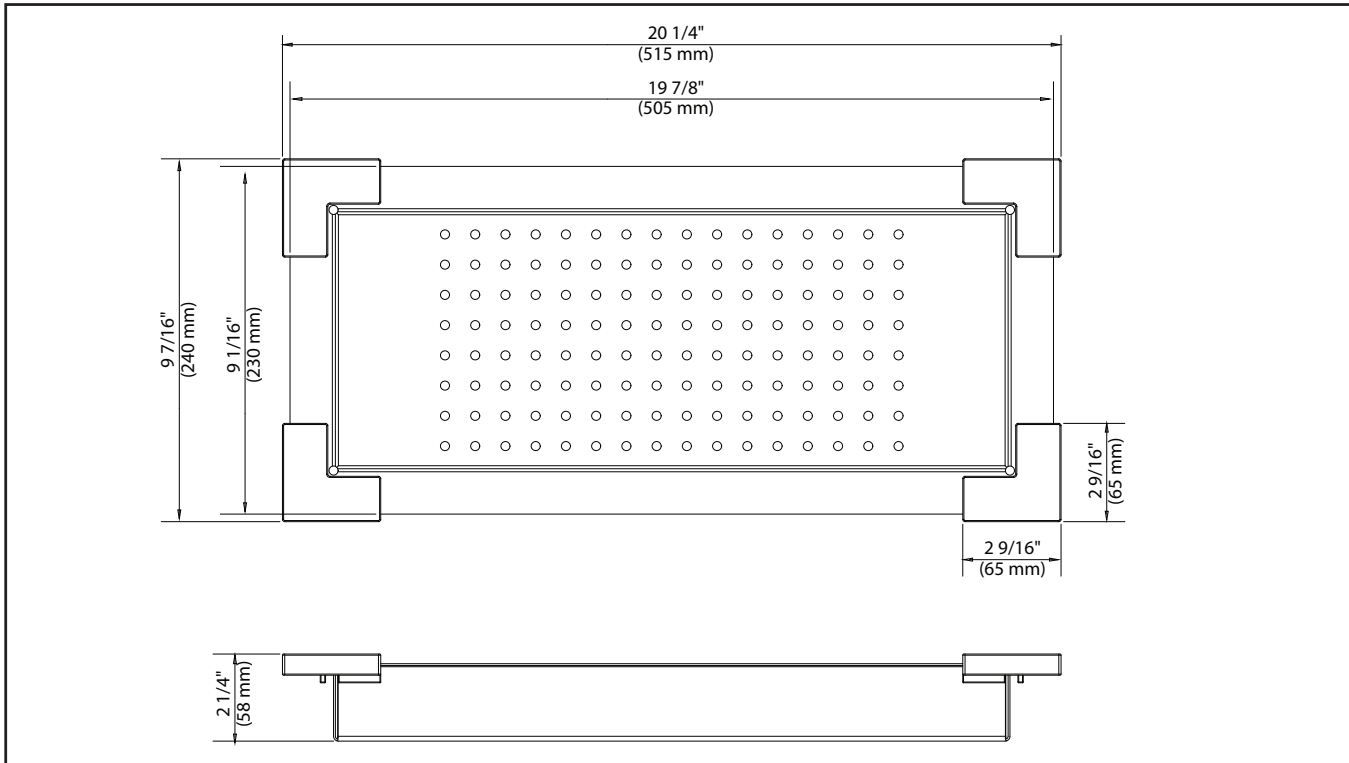

Dimensions

20 1/4" x 9 7/16" x 2 1/4"

Kraus Limited Lifetime Warranty: See website for details www.kraususa.com

1.800.775.0703 / customerservice@kraususa.com

Codes/Standards: cUPC, NSF, AB1953, EPA, CALGreen, MASS, FTC, DOE, CEC, ADA