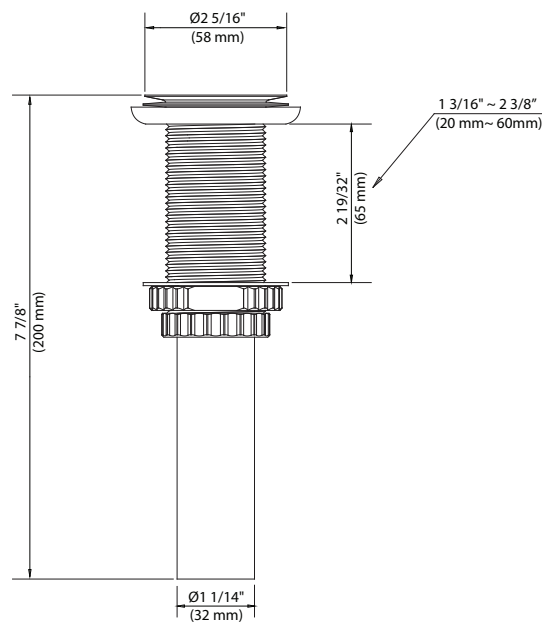

PU-12

Grid Drain

Kräus®

SPECIFICATION SHEET

Finish

- Chrome
- Gold
- Satin Nickel
- Oil Rubbed Bronze

Material

Brass

Features

- Solid Brass Construction
- Connection 1-1/4"
- Designed to Work w/ Above-Counter Vessel Sinks w/o Overflow
- Fits Standard 1.75" Drain Opening

Kraus Limited Lifetime Warranty: See website for details www.kraususa.com

1.800.775.0703 / customerservice@kraususa.com

REV. August 17, 2016