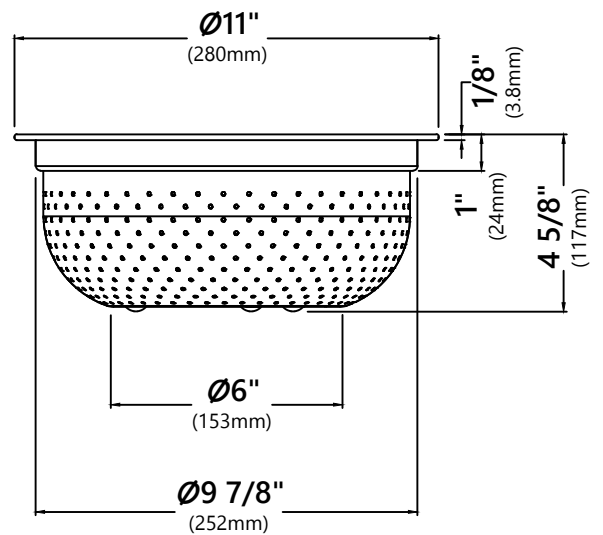

Warranty

Kraus Limited Lifetime Warranty

see website for details www.kraususa.com