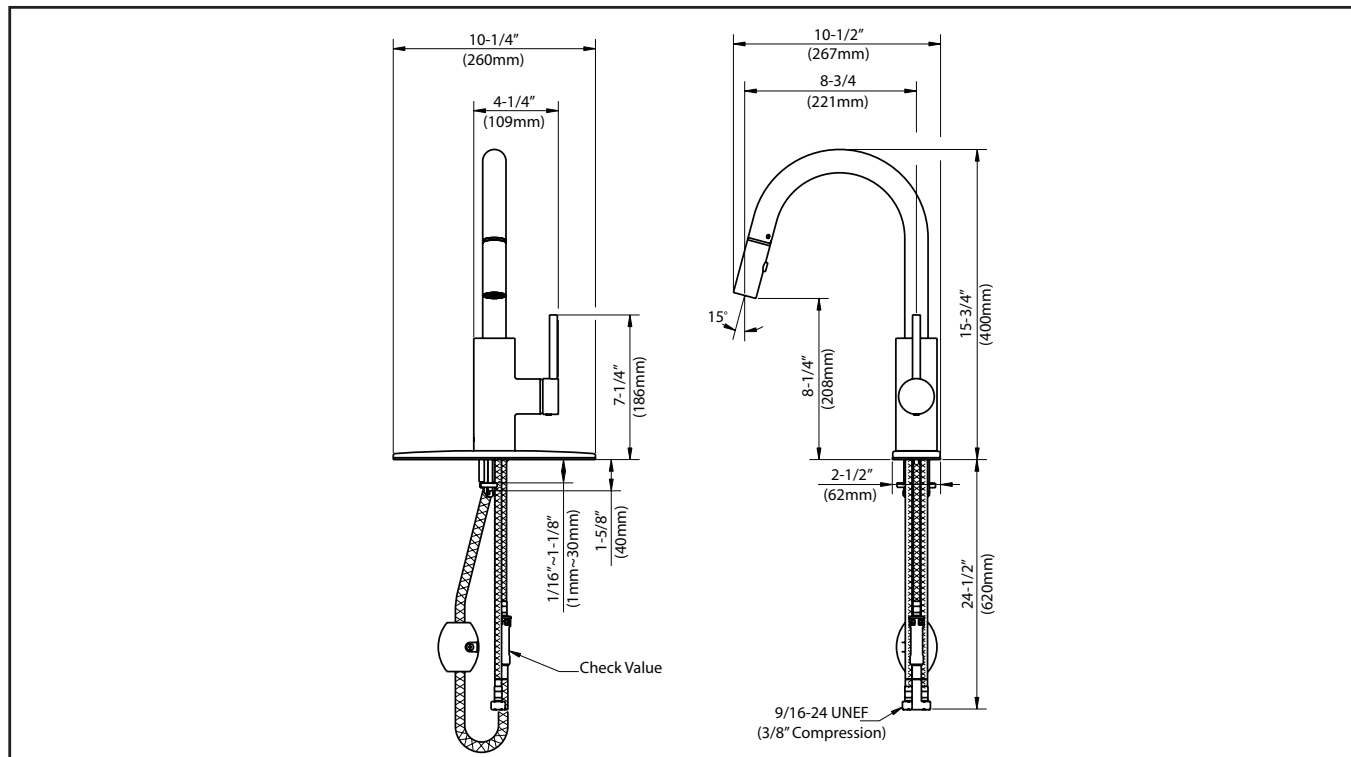

Oletto™ / KPF-2620

Single Lever Pull Down Kitchen Faucet

Chrome / Stainless Steel Finishes

Kräus®

SPECIFICATION SHEET

Material

Body: Brass
Handle: Zinc
Sprayer: Plastic
Waterway: Brass

Spout

Swivel: 360
Design: Full Body
Pull Down

Sprayhead

Flow Rate: 1.75 gpm (6.6L/min) @ 60 psi
Aerator: Neoperl/1.75GPM
Name: Cache Perlator Honeycomb
Function: Spray & Stream
Nozzles: Easy Clean Rubber Nozzles
Docking: Secure

Hose

Type: Neoperl

Cartridge

Brand: Kerox
Size: 35mm
Style: Lever

Mounting

Holes: 1 - 3 Holes
Type: Quick Dock

Waterlines

Type : Neoperl, 700mm
Flexible
Connections: 3/8"
Materials: Braided Nylon
Included
Factory Installed

Dimensions

Faucet Dimensions: 15 3/4" x 8 3/4" x 2 1/2"
Handle Clearance: 1 1/4"

Accessories Included

Escutcheon Plate, Weight, Hex Wrench

Kraus Limited Lifetime Warranty: See website for details www.kraususa.com

1.800.775.0703 / customerservice@kraususa.com

Codes/Standards: Meets ASME A112.18.1/CSA B125.1, NSF/ANSI Standard 61 certified by IAPMO, NSF/ANSI Standard 372 certified by IAPMO, CAL GREEN, CEC, DOE, ADA

REV. December 11, 2017