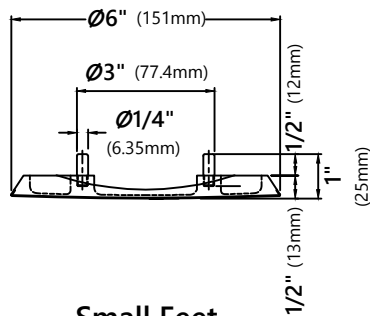

Warranty

Kraus Limited Lifetime Warranty

see website for details www.kraususa.com