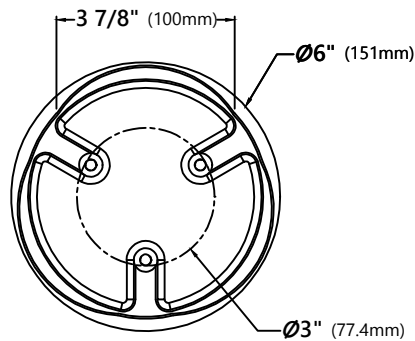

Warranty

Kraus Limited Lifetime Warranty

see website for details www.kraususa.com