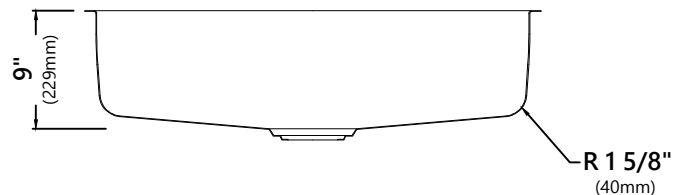

KD1US33B

33 Inch Undermount Single Bowl
Stainless Steel Kitchen Sink with Drain Assure

Kräus®

SPECIFICATION SHEET

Sink Dimensions

Overall Dimensions: 32 7/8" x 18 7/8"

Bowl Dimensions: 31 1/8" x 17 1/8"

Sink Depth: 9"

Features

- 16 Gauge Stainless Steel Construction
- Single Bowl Undermount Sink
- Type 18/10 Antibacterial
- Required Minimum Cabinet Size: 36" Left to Right, 24" Front to Back
- Rear Center-Set Drain
- 3 1/2" Drain Opening
- 99.9% Reduction of Bacteria
- NoiseDefend Undercoating and Sound Dampening Pads

Accessories Included

- Strainer ST-4
- Cover Cap STC-1
- Silicone Mitt KSM-1BLACK
- Silicone Trivet KST-1BLACK
- Cut-Out Template
- Mounting Hardware

CODES/STANDARDS:

Product Certification

cUPC (ASME A112.19.3/CSA B45.4), MASS

Warranty

Kraus Limited Lifetime Warranty

see website for details www.kraususa.com

Kraus USA Customer Service

1.800.775.0703 | customerservice@kraususa.com

REV. December 19, 2019