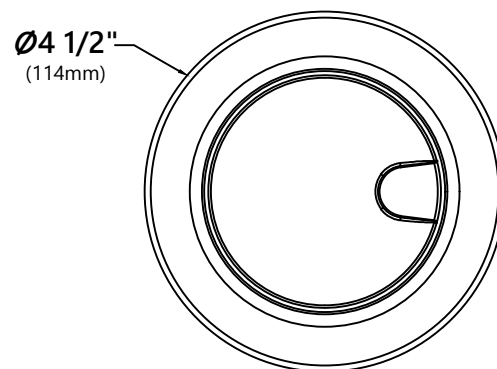

Faucet Dimensions

Overall Height: 18"
Spout Height: 6 3/8"
Spout Reach: 8 3/4"

Features

- Commercial Style Pull Down Faucet
- Metal Body
- ABS Sprayer
- Lead Free Braided Nylon Waterway
- 180° Swivel Spout
- Flow Rate: 1.8 gpm (6.8L/min) @ 60 psi
- Dual Function Sprayhead - Spray/Stream
- Silicone Nozzles
- 35mm Ceramic Cartridge
- 26.5" Integrated Nylon Waterlines
- Dome Shaped Screen Washer
- Quick Weight
- Quick Connect Sprayer Hose
- 16" Hose Length
- Connections 3/8" Compression
- Max Deck Thickness: 1 1/2"
- TPI of aerator in the Sprayer - M24*1

Overall Dimensions: ϕ 4 1/2" x 2 5/8"

Features

- Premium Stainless Steel construction
- Fits Standard 3 1/2" or 4" Drain Opening
- Removable Strainer Prevents Debris from Clogging Drain Pipe
- Tailpiece Included
- Decorative Stainless Steel Cover Fits Over Drain

Warranty

Kraus Limited Lifetime Warranty

see website for details www.kraususa.com

STC-1

Removable Decorative Drain Cover

Drain Cap Dimensions

Overall Dimensions: $\varnothing 6"$ x 1"

Features