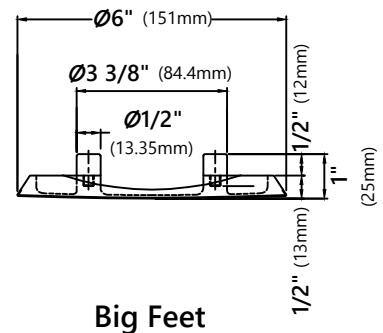

Warranty

Kraus Limited Lifetime Warranty

see website for details www.kraususa.com