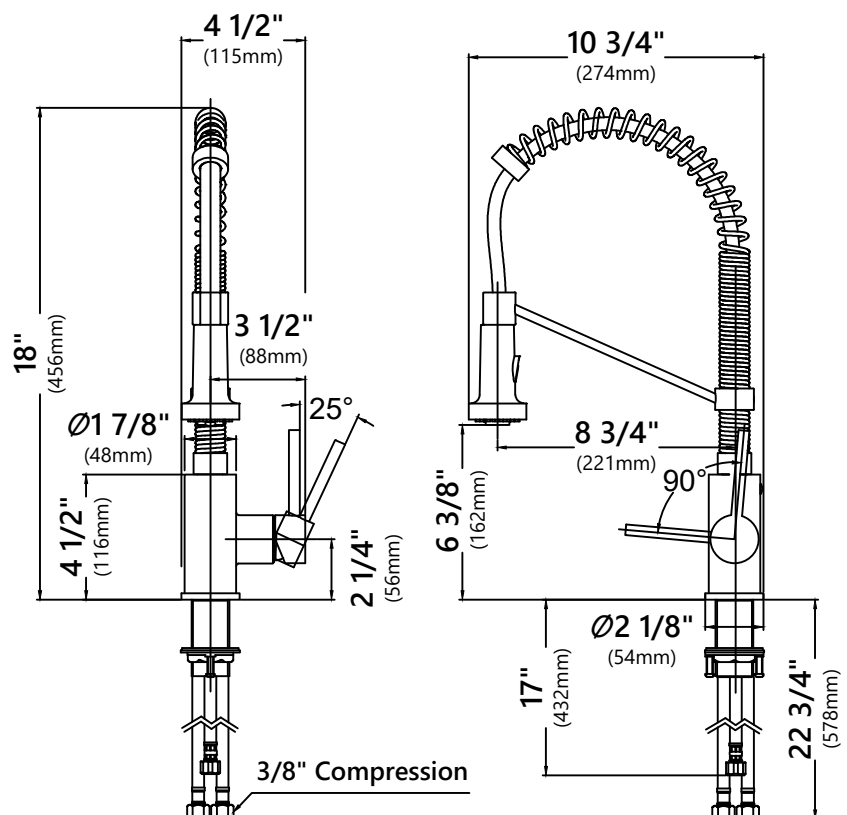

Features

- Commercial Style Pull Down Faucet
- Metal Body
- ABS Sprayer
- Lead Free Braided Nylon Waterway
- 180° Swivel Spout
- Flow Rate: 1.8 gpm (6.8L/min) @ 60 psi
- Dual Function Sprayhead - Spray/Stream
- Silicone Nozzles
- 35mm Ceramic Cartridge
- 26.5" Integrated Nylon Waterlines
- Dome Shaped Screen Washer
- Quick Weight
- Quick Connect Sprayer Hose
- 16" Hose Length
- Connections 3/8" Compression
- Max Deck Thickness: 1 1/2"
- TPI of aerator in the Sprayer - M24*1

Accessories Included

- Weight
- Hex Wrench

Available Finishes

- Chrome
- Matte Black
- Stainless Steel
- Stainless Steel/Chrome
- Stainless Steel/Matte Black
- Matte Black/Black Stainless
- Brushed Gold
- Spot Free Antique Champagne Bronze
- Spot Free Antique Champagne Bronze/Matte Black

CODES/STANDARDS:

Product Certification

cUPC (ASME A112.18.1/CSA B125.1)
NSF/ANSI Standard 61 and 372 certified by IAPMO
AB1953, EPA, MASS, FTC, DOE, CEC, ADA

NOTE: Some Kitchen Faucets that do not have a pull out or pull down sprayer may be connected to a portable dishwasher. Pull out and pull down faucets should never be connected to portable dishwashers because potential pressure fluctuations during washing cycles cause hose ruptures or leaks.

Warranty

Kraus Limited Lifetime Warranty
see website for details www.kraususa.com

Kraus USA Customer Service

1.800.775.0703 | customerservice@kraususa.com