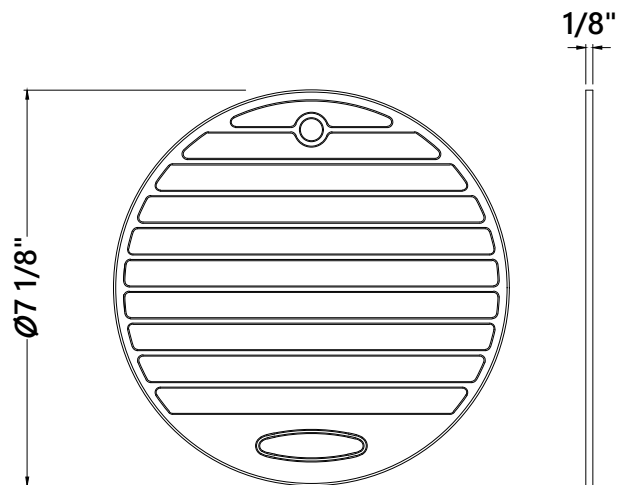

Overall Dimensions: ϕ 4 1/2" x 2 5/8"

Features

- Premium Stainless Steel construction
- Fits Standard 3 1/2" or 4" Drain Opening
- Removable Strainer Prevents Debris from Clogging Drain Pipe
- Tailpiece Included
- Decorative Stainless Steel Cover Fits Over Drain

Warranty

Kraus Limited Lifetime Warranty

see website for details www.kraususa.com

KST-1BLACK

Silicone Non-Slip Trivet

Trivet Dimensions

Overall Dimensions: $\varnothing 7 \frac{1}{8}'' \times 1 \frac{1}{8}''$

see website for details www.kraususa.com

KSM-1BLACK

Silicone Non-Slip Oven Mitt

Oven Mitt Dimensions

Overall Dimensions: 12" x 5 3/8"

Features

- BPA-free Silicone
- Textured Non-Slip Surface for a Strong Grip
- Heat-Resistant up to 446° F
- Waterproof Material is Not Affected by Steam or Hot Liquids