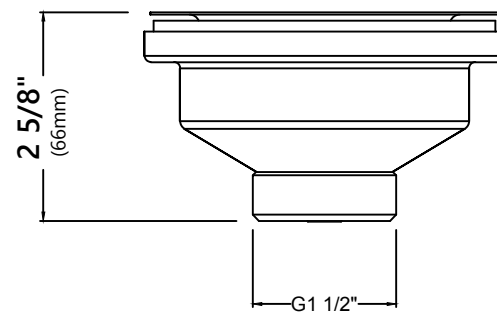

Faucet Dimensions

Overall Height: 18"
Spout Height: 6 3/8"
Spout Reach: 8 3/4"

Features

- Commercial Style Pull Down Faucet
- Metal Body
- ABS Sprayer
- Lead Free Braided Nylon Waterway
- 180° Swivel Spout
- Flow Rate: 1.8 gpm (6.8L/min) @ 60 psi
- Dual Function Sprayhead - Spray/Stream
- Silicone Nozzles
- 35mm Ceramic Cartridge
- 26.5" Integrated Nylon Waterlines
- Dome Shaped Screen Washer
- Quick Weight
- Quick Connect Sprayer Hose
- 16" Hose Length
- Connections 3/8" Compression
- Max Deck Thickness: 1 1/2"
- TPI of aerator in the Sprayer - M24*1

Overall Dimensions: ϕ 4 1/2" x 2 5/8"

Features

- Premium Stainless Steel construction
- Fits Standard 3 1/2" or 4" Drain Opening
- Removable Strainer Prevents Debris from Clogging Drain Pipe
- Tailpiece Included
- Decorative Stainless Steel Cover Fits Over Drain

Warranty

Kraus Limited Lifetime Warranty

see website for details www.kraususa.com

STC-1

Removable Decorative Drain Cover

Drain Cap Dimensions

Overall Dimensions: $\varnothing 6"$ x 1"

Features