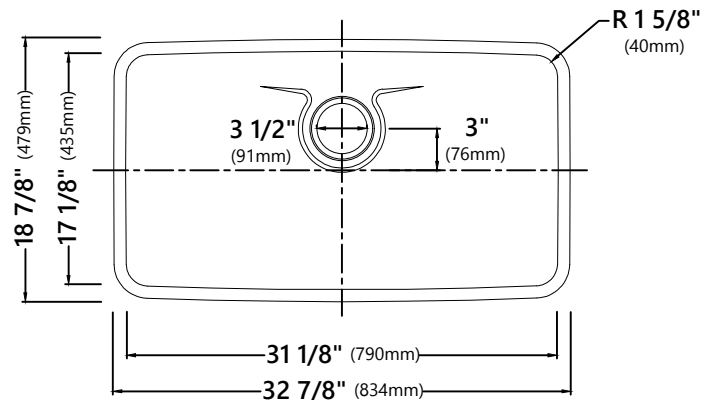

KD1US33B

33 Inch Undermount Single Bowl
Stainless Steel Kitchen Sink with Drain Assure

Kräus®

SPECIFICATION SHEET

Sink Dimensions

Overall Dimensions: 32 7/8" x 18 7/8"

Bowl Dimensions: 31 1/8" x 17 1/8"

Sink Depth: 9"

Features

- 16 Gauge Stainless Steel Construction
- Single Bowl Undermount Sink
- Type 18/10 Antibacterial
- Required Minimum Cabinet Size: 36" Left to Right, 24" Front to Back
- Rear Center-Set Drain
- 3 1/2" Drain Opening
- 99.9% Reduction of Bacteria
- NoiseDefend Undercoating and Sound Dampening Pads

Accessories Included

- Strainer ST-4
- Cover Cap STC-1
- Silicone Mitt KSM-1BLACK
- Silicone Trivet KST-1BLACK
- Cut-Out Template
- Mounting Hardware

CODES/STANDARDS:

Product Certification

cUPC (ASME A112.19.3/CSA B45.4), MASS

Warranty

Kraus Limited Lifetime Warranty

see website for details www.kraususa.com

Kraus USA Customer Service

1.800.775.0703 | customerservice@kraususa.com

REV. December 19, 2019