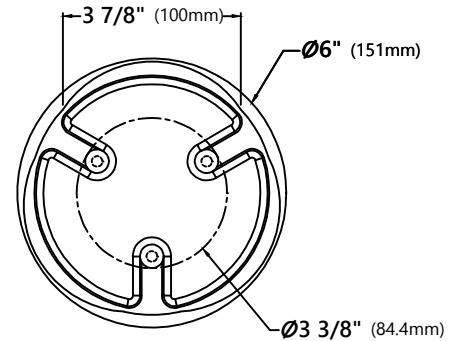

Warranty

Kraus Limited Lifetime Warranty

see website for details www.kraususa.com