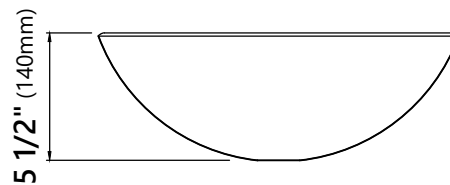

Warranty

Kraus Limited Lifetime Warranty

see website for details www.kraususa.com