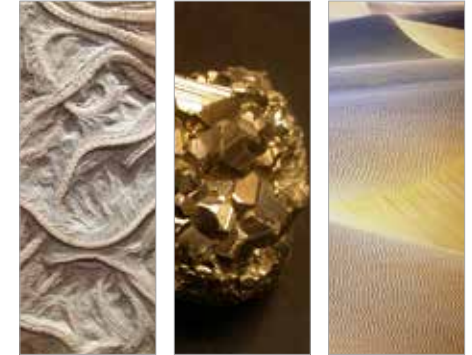

RIVIERA COMBO

C-GV-394-19mm-1005CH
C-GV-394-19mm-1005SN
C-GV-394-19mm-1005ORB

03. GLASS SINK COMBOS

GV-395 Terra Glass Vessel Sink

The antique-gold hue of the Terra sink makes it well-suited for a range of settings and color palettes, while the layered texture highlights the handcrafted artistry of the glass