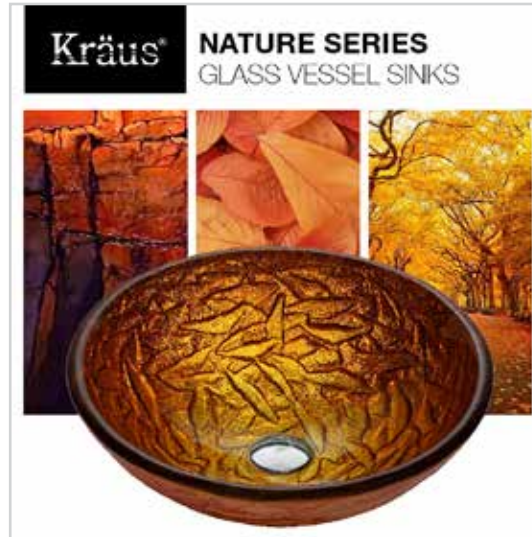

RIVIERA COMBO

C-GV-695-19mm-1005CH
C-GV-695-19mm-1005SN
C-GV-695-19mm-1005ORB

04. KRAUS LIFESTYLE

Kräus®

05. INSPIRATION

05. INSPIRATION

Kräus®

© 2013 Kraus is a Trademark of Kraus USA, Inc.
All Rights Reserved.