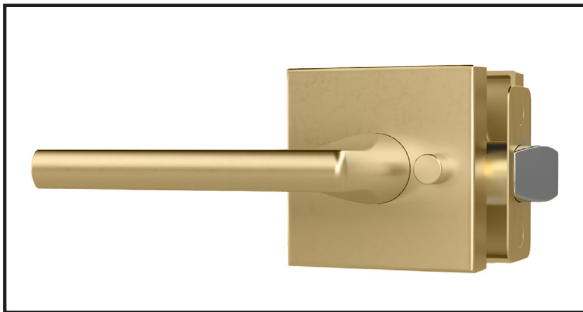

Prime Collection Spec Sheet

Description: Lever Handle, Square Rosette, Covered Screws

MEGA HANDLES

www.megahandles.com
sales@megahandles.com

Series #SL200

PRIVACY (R)
BED & BATH

PASSAGE (A)
HALL & CLOSET

DUMMY (U)
NON-FUNCTIONAL

FINISH

FINISH SHOWN Satin Brass (SB)

ALSO AVAILABLE Satin Nickel (SN), Matte Black (MB)

FUNCTIONS

FUNCTION SHOWN Privacy (R)

ALSO AVAILABLE Passage (A), Dummy (U)

SPECIFICATIONS

Door Prep	Cross Bore: 2-1/8" / Edge Bore: 1"
Backset	Fits 2-3/8" & 2-3/4"
Latch	Passage / Privacy: 2-3/8" & 2-3/4"
Faceplate	1" X 2-1/4" Radius
Screws	304 Stainless Steel, Stronger Material
Door Thickness	1-3/8" - 1-3/4" Standard Doors
Handing	Non Handed
Panic Proof	Privacy - Quick Release Function
Ansi/Bhma	Exceeds ANSI/BHMA Grade 3 Requirements
Lever	Zinc Alloy Straight Shape with 5.00" Length
Reversible	Fits Right and Left Doors
Rosette	Privacy/Passage/Dummy Cover Screw

How to calculate the product Model #:

Series: SL
Rosette: Square (E)
Series #: 100
Function: Privacy (R), Passage (A), Dummy (U)
Finish: Satin Brass (SB), Satin Nickel (SN),
Matte Black (MB)

Example for the image shown:

Series: SL
Rosette: E
Series #: 1
Function: R
Finish: SB
Model #: SLEIRSB

SPECIFICATION DRAWING