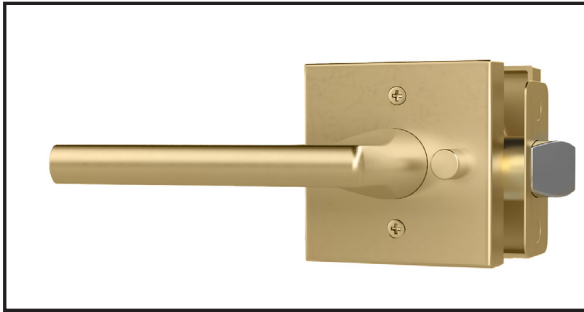

Prime Select Collection Specs

Description: Lever Handle, Square Rosette, Exposed Screws

MEGA HANDLES

www.megahandles.com
sales@megahandles.com

Series #SL300

PRIVACY (R)
BED & BATH

PASSAGE (A)
HALL & CLOSET

DUMMY (U)
NON-FUNCTIONAL

FINISH

FINISH SHOWN Satin Brass (SB)

ALSO AVAILABLE Satin Nickel (SN), Matte Black (MB)

FUNCTIONS

FUNCTION SHOWN Privacy (R)

ALSO AVAILABLE Passage (A), Dummy (U)

SPECIFICATIONS

Door Prep	Cross Bore: 2-1/8" / Edge Bore: 1"
Backset	Fits 2-3/8" & 2-3/4"
Latch	Passage / Privacy: 2-3/8" & 2-3/4"
Faceplate	1" X 2-1/4" Radius
Screws	304 Stainless Steel, Stronger Material
Door Thickness	1-3/8" - 1-3/4" Standard Doors
Handing	Non Handed
Panic Proof	Privacy - Quick Release Function
Ansi/Bhma	Exceeds ANSI/BHMA Grade 3 Requirements
Lever	Zinc Alloy Straight Shape with 4.29" Length
Reversible	Fits Right and Left Doors
Rosette	Square Shape/Measurement is 67*67

How to calculate the product Model #:

Series: SL
Rosette: Square (E)
Series #: 300
Function: Privacy (R), Passage (A), Dummy (U)
Finish: Satin Brass (SB), Satin Nickel (SN),
Matte Black (MB)

Example for the image shown:

Series: SL
Rosette: E
Series #: 3
Function: R
Finish: SB
Model #: SLE3RSB

SPECIFICATION DRAWING