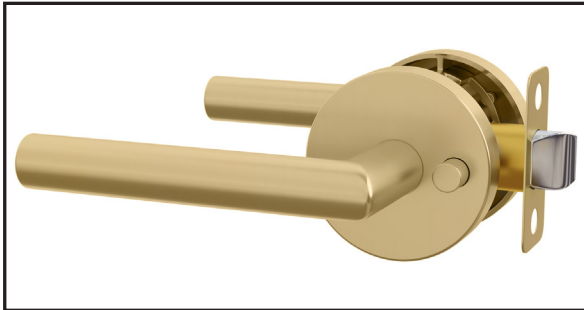

Ronn Collection Spec Sheet

Description: Lever Handle, Covered Screw, Round Rosette

MEGA HANDLES

www.megahandles.com
sales@megahandles.com

Series #RL400

PRIVACY (R)
BED & BATH

PASSAGE (A)
HALL & CLOSET

DUMMY (U)
NON-FUNCTIONAL

FINISH

FINISH SHOWN Satin Brass (SB)

ALSO AVAILABLE Satin Nickel (SN), Matte Black (MB)

FUNCTIONS

FUNCTION SHOWN Privacy (R)

ALSO AVAILABLE Passage (A), Dummy (U)

SPECIFICATIONS

Door Prep	Cross Bore: 2-1/8" / Edge Bore: 1"
Backset	Fits 2-3/8" & 2-3/4"
Latch	Passage / Privacy: 2-3/8" & 2-3/4"
Faceplate	1" X 2-1/4" Radius
Screws	304 Stainless Steel, Stronger Material
Door Thickness	1-3/8" - 1-3/4" Standard Doors
Handing	Non Handed
Panic Proof	Privacy - Quick Release Function
Ansi/Bhma	Exceeds ANSI/BHMA Grade 3 Requirements
Lever	Zinc Alloy Round Shape with 5.00" Length
Reversible	Fits Right and Left Doors
Rosette	Privacy/Passage/Dummy Cover Screw

How to calculate the product Model #:

Series: RL
Rosette: Round (D)
Series #: 400
Function: Privacy (R), Passage (A), Dummy (U)
Finish: Satin Brass (SB), Satin Nickel (SN),
Matte Black (MB)

Example for the image shown:

Series: RL
Rosette: D
Series #: 4
Function: R
Finish: SB
Model #: RLD4RSB

SPECIFICATION DRAWING