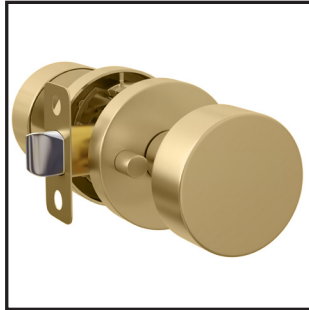

Buena Collection Spec Sheet

Description: Knob Handle, Covered Screw, Round Rosette

MEGA HANDLES

www.megahandles.com
sales@megahandles.com

Series #KH800

PRIVACY (R)
BED & BATH

PASSAGE (A)
HALL & CLOSET

DUMMY (U)
NON-FUNCTIONAL

FINISH

FINISH SHOWN Satin Brass (SB)
ALSO AVAILABLE Matte Black (MB)

FUNCTIONS

FUNCTION SHOWN Privacy (R)
ALSO AVAILABLE Passage (A), Dummy (U)

SPECIFICATIONS

Door Prep	Cross Bore: 2-1/8" / Edge Bore: 1"
Backset	Fits 2-3/8" & 2-3/4"
Latch	Passage/Privacy 2-3/8" & 2-3/4"
Faceplate	1" X 2-1/4" Radius
Screws	304 Stainless Steel, Stronger Material
Door Thickness	1-3/8" - 1-3/4" Standard Doors
Handing	Non Handed
Panic Proof	Privacy - Quick Release Function
Ansi/Bhma	Exceeds ANSI/BHMA Grade 3 Requirements
Knob	Zinc Alloy Round Shape/Diameter is 2.2"
Reversible	Fits Right and Left Doors
Rosette	Cover Screw/ Diameter is 2.76"

How to calculate the product Model #:

Series: KH
Rosette: Round (D)
Series #: 800
Function: Privacy (R), Passage (A), Dummy (U)
Finish: Satin Brass (SB), Satin Nickel (SN),
Matte Black (MB)

Example for the image shown:

Series: KH
Rosette: D
Series #: 8
Function: R
Finish: SB
Model #: KHD8RSB

SPECIFICATION DRAWING