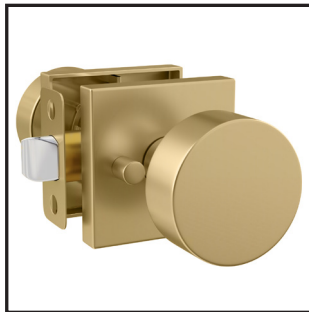

Suana Collection Spec Sheet

Description: Knob Handle, Covered Screw, Square Rosette

MEGA HANDLES

www.megahandles.com
sales@megahandles.com

Series #KH800

PRIVACY (R)
BED & BATH

PASSAGE (A)
HALL & CLOSET

DUMMY (U)
NON-FUNCTIONAL

FINISH

FINISH SHOWN Satin Brass (SB)

ALSO AVAILABLE Satin Nickel (SN), Matte Black (MB)

FUNCTIONS

FUNCTION SHOWN Privacy (R)

ALSO AVAILABLE Passage (A), Dummy (U)

SPECIFICATIONS

Door Prep	Cross Bore: 2-1/8" / Edge Bore: 1"
Backset	Fits 2-3/8" & 2-3/4"
Latch	Passage/Privacy 2-3/8" & 2-3/4"
Faceplate	1" X 2-1/4" Radius
Screws	304 Stainless Steel, Stronger Material
Door Thickness	1-3/8" - 1-3/4" Standard Doors
Handing	Non Handed
Panic Proof	Privacy - Quick Release Function
Ansi/Bhma	Exceeds ANSI/BHMA Grade 3 Requirements
Knob	Zinc Alloy Round Shape/Diameter is 2.2"
Reversible	Fits Right and Left Doors
Rosette	Cover Screw/Measurement is 67*67mm

How to calculate the product Model #:

Series: KH
Rosette: Square (E)
Series #: 800
Function: Privacy (R), Passage (A), Dummy (U)
Finish: Satin Brass (SB), Satin Nickel (SN),
Matte Black (MB)

Example for the image shown:

Series: KH
Rosette: E
Series #: 8
Function: R
Finish: SB
Model #: KHE8RSB

SPECIFICATION DRAWING