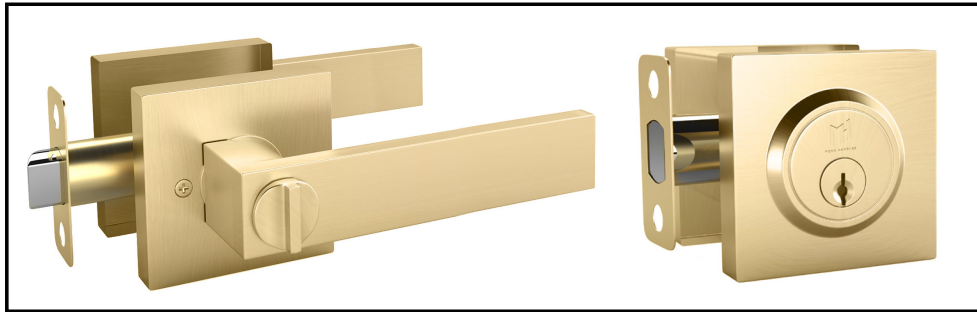

# Robell Collection Spec Sheet

Description: Lever Handle, Square Rosette, Lock on Lever, Includes Separate Deadbolt Lock

**MEGA HANDLES**

www.megahandles.com  
sales@megahandles.com

Series #EN200

**ENTRANCE  
GATE & BED**

## FINISH

**FINISH SHOWN** Satin Brass (SB)

**ALSO AVAILABLE** Satin Nickel (SN), Matte Black (MB)

## FUNCTIONS

**FUNCTION SHOWN**

Entrance Combo

## SPECIFICATIONS

*How to calculate the product Model #:*

<b>Door Prep</b>	Cross Bore: 2-1/8" / Edge Bore: 1"
<b>Backset</b>	Fits 2-3/8" & 2-3/4"
<b>Latch</b>	Entry + Deadbolt: 2-3/8" & 2-3/4"
<b>Faceplate</b>	2" X 2-1/4" Radius
<b>Screws</b>	304 Stainless Steel, Stronger Material
<b>Door Thickness</b>	1-3/8" - 1-3/4" Standard Doors
<b>Handing</b>	Non Handed
<b>Ansi/Bhma</b>	152.2
<b>Cylinder</b>	2xSolid Brass/5 Pin/Re-key Function
<b>Lever</b>	Zinc Alloy Square Shape/4.7244" Length
<b>Reversible</b>	Fits Right and Left Doors
<b>Rosette</b>	Square Shape/Measurement is 65*65mm