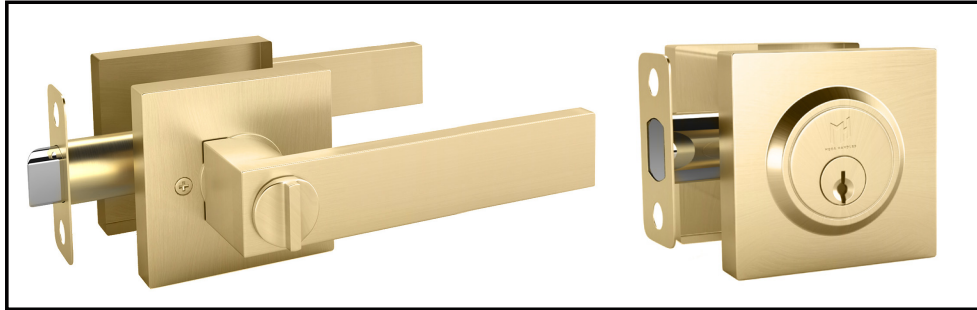

Robell Collection Spec Sheet

Description: Lever Handle, Square Rosette, Lock on Lever,
Includes Separate Deadbolt Lock

MEGA HANDLES

www.megahandles.com
sales@megahandles.com

Series #EN200

**ENTRANCE
GATE & BED**

FINISH

FINISH SHOWN Satin Brass (SB)

ALSO AVAILABLE Satin Nickel (SN), Matte Black (MB)

FUNCTIONS

FUNCTION SHOWN

Entrance Combo

SPECIFICATIONS

How to calculate the product Model #:

Door Prep	Cross Bore: 2-1/8" / Edge Bore: 1"
Backset	Fits 2-3/8" & 2-3/4"
Latch	Entry + Deadbolt: 2-3/8" & 2-3/4"
Faceplate	2" X 2-1/4" Radius
Screws	304 Stainless Steel, Stronger Material
Door Thickness	1-3/8" - 1-3/4" Standard Doors
Handing	Non Handed
Ansi/Bhma	Exceeds ANSI/BHMA Grade 3 Requirements
Cylinder	2xSolid Brass/5 Pin/Re-key Function
Lever	Zinc Alloy Square Shape/4.7244" Length
Reversible	Fits Right and Left Doors
Rosette	Square Shape/Measurement is 65*65mm

Series: EN
Rosette: Square (E)
Series #: 200
Finish: Satin Brass (SB), Satin Nickel (SN),
Matte Black (MB)

Example for the image shown:

Series: EN
Rosette: E
Series #: 2
Finish: SB
Model #: ENE2SB

SPECIFICATION DRAWING