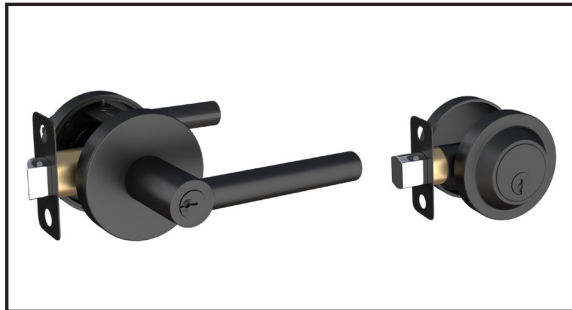

Raegen Collection Spec Sheet

Description: Lever Handle, Round Rosette, Lock on Lever,
Includes Separate Deadbolt Lock

MEGA HANDLES

www.megahandles.com
sales@megahandles.com

Series #EN600

**ENTRANCE
GATE & BED**

FUNCTIONS

FUNCTION SHOWN Entrance Combo

🔑 Rekey 🔑 Key-alike 🔑 Master Key

FINISH

FINISH SHOWN Matte Black (MB)

ALSO AVAILABLE Satin Brass (SB), Satin Nickel (SN)

SPECIFICATIONS

Door Prep	Cross Bore: 2-1/8" / Edge Bore: 1"
Backset	Fits 2-3/8" & 2-3/4"
Latch	Entry + Deadbolt: 2-3/8" & 2-3/4"
Faceplate	2" X 2-1/4" Radius
Screws	304 Stainless Steel, Stronger Material
Door Thickness	1-3/8" - 1-3/4" Standard Doors
Handing	Non Handed
Ansi/Bhma	Exceeds ANSI/BHMA Grade 3 Requirements
Cylinder	2xSolid Brass/5 Pin/Re-key Function
Lever	Zinc Alloy Round Shape/5.00" Length
Reversible	Fits Right and Left Doors
Rosette	Round Shape/Measurement is 70*70mm

How to calculate the product Model #:

Series: EN
Rosette: Round (D)
Series #: 600
Finish: Satin Brass (SB), Satin Nickel (SN),
Matte Black (MB)

Example for the image shown:

Series: EN
Rosette: D
Series #: 6
Finish: MB
Model #: END6MB