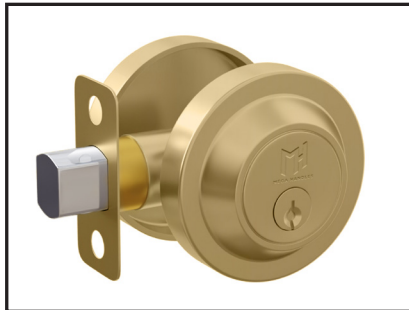

Raegen Collection Spec Sheet

Description: Deadbolt Lock

MEGA HANDLES

www.megahandles.com
sales@megahandles.com

Series #DB800

**ENTRANCE
GATE & BED**

FUNCTIONS

FUNCTION SHOWN

Deadbolt Lock

Rekey Key-alike Master Key

FINISH

FINISH SHOWN Satin Brass (SB)

ALSO AVAILABLE Satin Nickel (SN), Matte Black (MB)

SPECIFICATIONS

Door Prep	Cross Bore: 2-1/8" / Edge Bore: 1"
Backset	Fits 2-3/8" & 2-3/4"
Latch	Deadbolt: 2-3/8" & 2-3/4"
Faceplate	1" X 2-1/4" Radius
Screws	304 Stainless Steel, Stronger Material
Door Thickness	1-3/8" - 1-3/4" Standard Doors
Handing	Non Handed
Ansi/Bhma	Exceeds ANSI/BHMA Grade 3 Requirements
Cylinder	Solid Brass/5 Pin/Re-key Function
Reversible	Fits Right and Left Doors
Rosette	Round Shape/Measurement is 70*70mm

How to calculate the product Model #:

Series: DB
Rosette: Square (E)
Series #: 800
Finish: Satin Brass (SB), Satin Nickel (SN),
Matte Black (MB)

Example for the image shown:

Series: DB
Rosette: E
Series #: 8
Finish: SB
Model #: DBE8SB