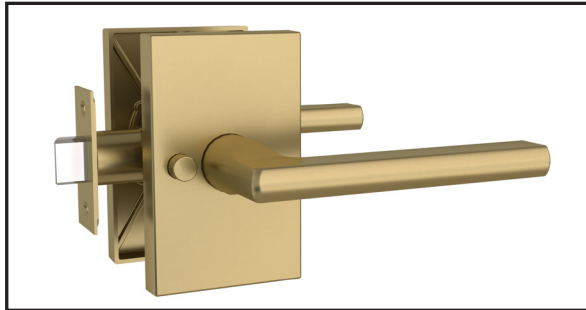

# Glamor Collection Spec Sheet

Description: Lever Handle, Rectangular Rosette, Covered Screws

**MEGA HANDLES**

www.megahandles.com  
sales@megahandles.com

Series #G500

**PRIVACY (R)**  
BED & BATH

**PASSAGE (A)**  
HALL & CLOSET

**DUMMY (U)**  
NON-FUNCTIONAL

## SPECIFICATIONS

<b>Door Prep</b>	Cross Bore: 2-1/8" / Edge Bore: 1"
<b>Backset</b>	Fits 2-3/8" & 2-3/4"
<b>Latch</b>	Passage / Privacy: 2-3/8" & 2-3/4"
<b>Faceplate</b>	1" X 2-1/4" Radius
<b>Screws</b>	304 Stainless Steel, Stronger Material
<b>Door Thickness</b>	1-3/8" - 1-3/4" Standard Doors
<b>Handing</b>	Non Handed
<b>Panic Proof</b>	Privacy - Quick Release Function
<b>Ansi/Bhma</b>	Exceeds ANSI/BHMA Grade 3 Requirements
<b>Lever</b>	Zinc Alloy Straight Shape with 5.00" Length
<b>Reversible</b>	Fits Right and Left Doors
<b>Rosette</b>	Covered Screw, Rectangle Shape 4"x2.5"

**How to calculate the product Model #:**

Series: G  
Rosette: Rectangle (G)  
Series #: 500  
Function: Privacy (R), Passage (A), Dummy (U)  
Finish: Satin Brass (SB), Satin Nickel (SN),  
Matte Black (MB)