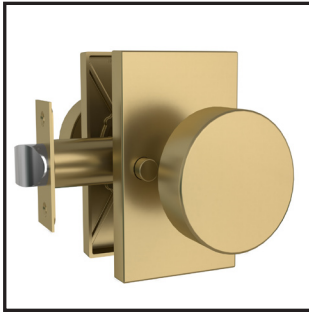

Laura Collection Spec Sheet

Description: Knob Handle, Covered Screw, Rectangle Rosette

MEGA HANDLES

www.megahandles.com
sales@megahandles.com

Series #L700

PRIVACY (R)
BED & BATH

PASSAGE (A)
HALL & CLOSET

DUMMY (U)
NON-FUNCTIONAL

FINISH

FINISH SHOWN Satin Brass (SB)

ALSO AVAILABLE Satin Nickel (SN), Matte Black (MB)

FUNCTIONS

FUNCTION SHOWN Privacy (R)

ALSO AVAILABLE Passage (A), Dummy (U)

SPECIFICATIONS

Door Prep	Cross Bore: 2-1/8" / Edge Bore: 1"
Backset	Fits 2-3/8" & 2-3/4"
Latch	Passage/Privacy 2-3/8" & 2-3/4"
Faceplate	1" X 2-1/4" Radius
Screws	304 Stainless Steel, Stronger Material
Door Thickness	1-3/8" - 1-3/4" Standard Doors
Handing	Non Handed
Panic Proof	Privacy - Quick Release Function
Ansi/Bhma	Exceeds ANSI/BHMA Grade 3 Requirements
Knob	Zinc Alloy Round Shape/Diameter is 2.2"
Reversible	Fits Right and Left Doors
Rosette	Cover Screw/Measurement is 4*2.5 in

How to calculate the product Model #:

Series: L

Rosette: Rectangle (G)

Series #: 700

Function: Privacy (R), Passage (A), Dummy (U)

Finish: Satin Brass (SB), Satin Nickel (SN),
Matte Black (MB)

Example for the image shown:

Series: L

Rosette: G

Series #: 7

Function: R

Finish: SB

Model #: LG7RSB

SPECIFICATION DRAWING