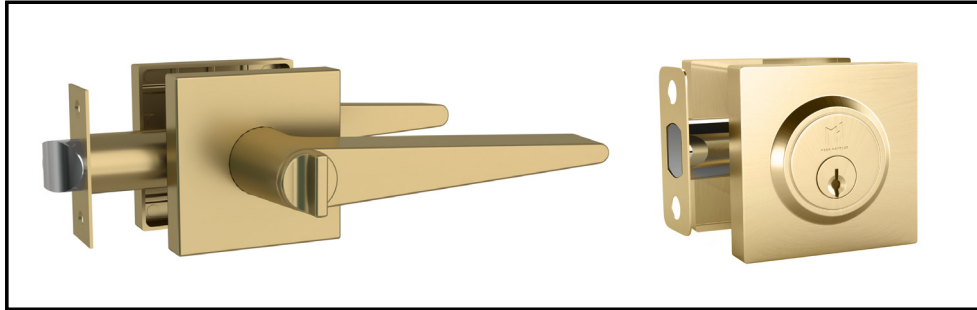

# Schein Combo Spec Sheet

Description: Lever Handle, Square Rosette, Lock on Lever,  
Includes Separate Deadbolt Lock

**MEGA HANDLES**

www.megahandles.com  
sales@megahandles.com

Series #S900

**ENTRANCE  
GATE & BED**

## FINISH

**FINISH SHOWN** Satin Brass (SB)

**ALSO AVAILABLE** Satin Nickel (SN), Matte Black (MB)

## FUNCTIONS

**FUNCTION SHOWN**

Entrance Combo

## SPECIFICATIONS

**How to calculate the product Model #:**

<b>Door Prep</b>	Cross Bore: 2-1/8" / Edge Bore: 1"
<b>Backset</b>	Fits 2-3/8" & 2-3/4"
<b>Latch</b>	Entry + Deadbolt: 2-3/8" & 2-3/4"
<b>Faceplate</b>	2" X 2-1/4" Radius
<b>Screws</b>	304 Stainless Steel, Stronger Material
<b>Door Thickness</b>	1-3/8" - 1-3/4" Standard Doors
<b>Handing</b>	Non Handed
<b>Ansi/Bhma</b>	Exceeds ANSI/BHMA Grade 3 Requirements
<b>Cylinder</b>	2xSolid Brass/5 Pin/Re-key Function
<b>Lever</b>	Zinc Alloy Angled Shape/5.47" Length
<b>Reversible</b>	Fits Right and Left Doors
<b>Rosette</b>	Square Shape/Measurement is 65*65mm