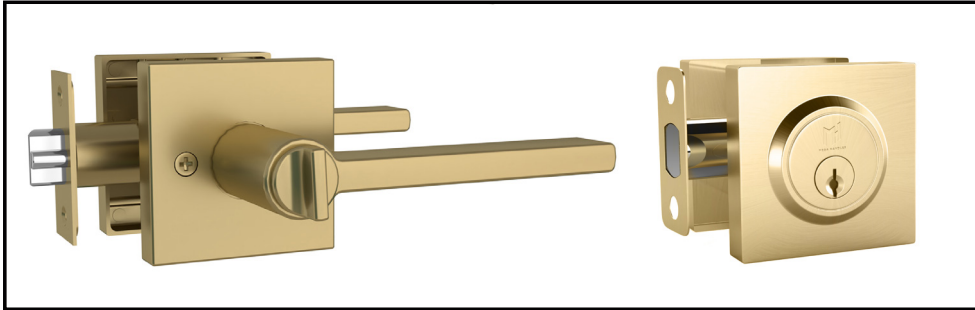

Prime Combo Spec Sheet

Description: Lever Handle, Square Rosette, Lock on Lever, Includes Separate Deadbolt Lock

MEGA HANDLES

www.megahandles.com
sales@megahandles.com

Series #P300

**ENTRANCE
GATE & BED**

FINISH

FINISH SHOWN Satin Brass (SB)

ALSO AVAILABLE Satin Nickel (SN), Matte Black (MB)

FUNCTIONS

FUNCTION SHOWN

Entrance Combo

SPECIFICATIONS

How to calculate the product Model #:

Door Prep	Cross Bore: 2-1/8" / Edge Bore: 1"
Backset	Fits 2-3/8" & 2-3/4"
Latch	Entry + Deadbolt: 2-3/8" & 2-3/4"
Faceplate	2" X 2-1/4" Radius
Screws	304 Stainless Steel, Stronger Material
Door Thickness	1-3/8" - 1-3/4" Standard Doors
Handing	Non Handed
Ansi/Bhma	Exceeds ANSI/BHMA Grade 3 Requirements
Cylinder	2xSolid Brass/5 Pin/Re-key Function
Lever	Zinc Alloy Straight Shape/5" Length
Reversible	Fits Right and Left Doors
Rosette	Square Shape/Measurement is 65*65mm

Series: P
Rosette: Square (E)
Series #: 300
Function: Entry (N) Entry Combo (C)
Finish: Satin Brass (SB), Satin Nickel (SN),
Matte Black (MB)

Example for the image shown:

Series: P
Rosette: E
Series #: 3
Function: C
Finish: SB
Model #: PE3CSB