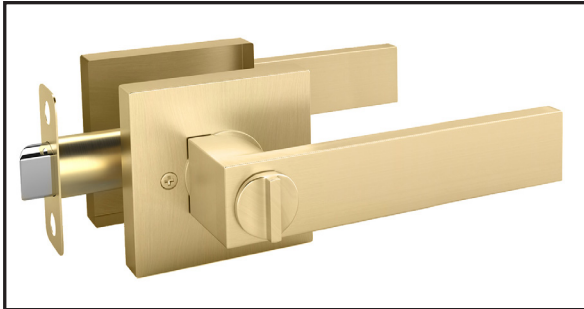

# Robell Collection Spec Sheet

Description: Lever Handle, Square Rosette, Lock on Lever, 5" Lever

**MEGA HANDLES**

www.megahandles.com  
sales@megahandles.com

Series #EN500

**ENTRANCE**  
GATE & BED

## FUNCTIONS

**FUNCTION SHOWN** Entrance

Rekey Key-alike Master Key

## FINISH

**FINISH SHOWN** Satin Brass (SB)

**ALSO AVAILABLE** Satin Nickel (SN), Matte Black (MB)

## SPECIFICATIONS

<b>Door Prep</b>	Cross Bore: 2-1/8" / Edge Bore: 1"
<b>Backset</b>	Fits 2-3/8" & 2-3/4"
<b>Latch</b>	Entry: 2-3/8" & 2-3/4"
<b>Faceplate</b>	1" X 2-1/4" Radius
<b>Screws</b>	304 Stainless Steel, Stronger Material
<b>Door Thickness</b>	1-3/8" - 1-3/4" Standard Doors
<b>Handing</b>	Non Handed
<b>Ansi/Bhma</b>	Exceeds ANSI/BHMA Grade 3 Requirements
<b>Cylinder</b>	Solid Brass/5 Pin/Re-key Function
<b>Lever</b>	Zinc Alloy Straight Shape with 5.00" Length
<b>Reversible</b>	Fits Right and Left Doors
<b>Rosette</b>	Square Shape/Measurement is 65*65mm