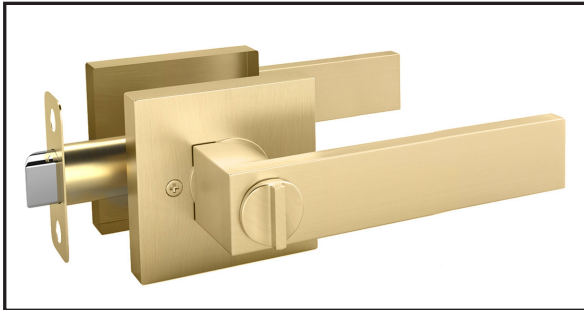

# Robell Collection Spec Sheet

Description: Lever Handle, Square Rosette, Exposed Screws

**MEGA HANDLES**

www.megahandles.com  
sales@megahandles.com

Series #RS400

**PRIVACY (R)**  
BED & BATH

**PASSAGE (A)**  
HALL & CLOSET

**DUMMY (U)**  
NON-FUNCTIONAL

## FINISH

**FINISH SHOWN** Satin Brass (SB)

**ALSO AVAILABLE** Matte Black (MB), Satin Nickel (SN)

## SPECIFICATIONS

<b>Door Prep</b>	Cross Bore: 2-1/8" / Edge Bore: 1"
<b>Backset</b>	Fits 2-3/8" & 2-3/4"
<b>Latch</b>	Passage / Privacy: 2-3/8" & 2-3/4"
<b>Faceplate</b>	1" X 2-1/4" Radius
<b>Screws</b>	304 Stainless Steel, Stronger Material
<b>Door Thickness</b>	1-3/8" - 1-3/4" Standard Doors
<b>Handing</b>	Non Handed
<b>Panic Proof</b>	Privacy - Quick Release Function
<b>Ansi/Bhma</b>	Exceeds ANSI/BHMA Grade 3 Requirements
<b>Lever</b>	Zinc Alloy Straight Shape with 5" Length
<b>Reversible</b>	Fits Right and Left Doors
<b>Rosette</b>	Square Shape/2.56" x 2.56"