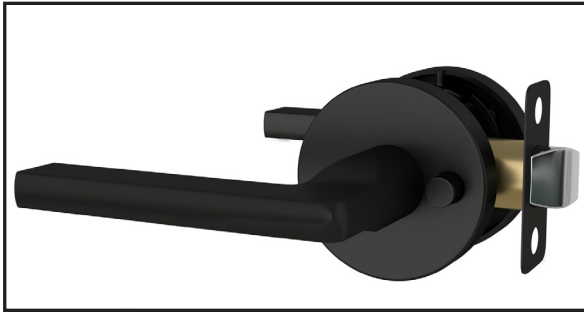

Ralph Collection Spec Sheet

Description: Lever Handle, Round Rosette, Covered Screws

MEGA HANDLES

www.megahandles.com
sales@megahandles.com

Series #RP500

PRIVACY (R)
BED & BATH

PASSAGE (A)
HALL & CLOSET

DUMMY (U)
NON-FUNCTIONAL

FINISH

FINISH SHOWN Matte Black (MB)

ALSO AVAILABLE Satin Brass (SB), Satin Nickel (SN)

FUNCTIONS

FUNCTION SHOWN Privacy (R)

ALSO AVAILABLE Passage (A), Dummy (U)

SPECIFICATIONS

Door Prep	Cross Bore: 2-1/8" / Edge Bore: 1"
Backset	Fits 2-3/8" & 2-3/4"
Latch	Passage / Privacy: 2-3/8" & 2-3/4"
Faceplate	1" X 2-1/4" Radius
Screws	304 Stainless Steel, Stronger Material
Door Thickness	1-3/8" - 1-3/4" Standard Doors
Handing	Non Handed
Panic Proof	Privacy - Quick Release Function
Ansi/Bhma	Exceeds ANSI/BHMA Grade 3 Requirements
Lever	Zinc Alloy Straight Shape with 5" Length
Reversible	Fits Right and Left Doors
Rosette	Round Shape/2.75" Diameter

How to calculate the product Model #:

Series: RP
Rosette: Round (D)
Series #: 500
Function: Privacy (R), Passage (A), Dummy (U)
Finish: Satin Brass (SB), Satin Nickel (SN),
Matte Black (MB)

Example for the image shown: