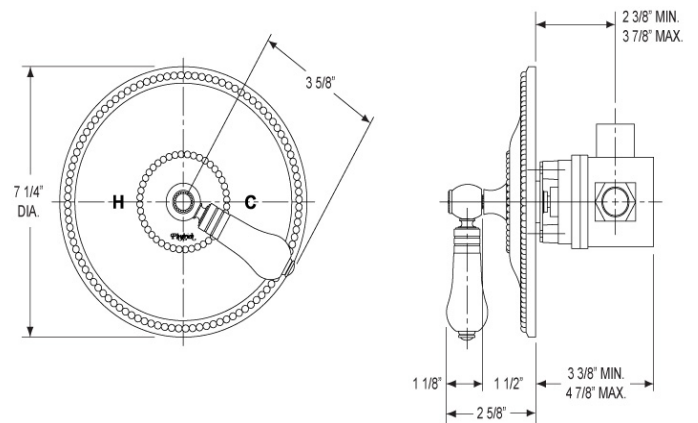

COMPLIES WITH

- ADA
- A112.18.1-05/CSA B125.1-2005-CERTIFIED
- cUPC-CERTIFIED
- UPC-CERTIFIED