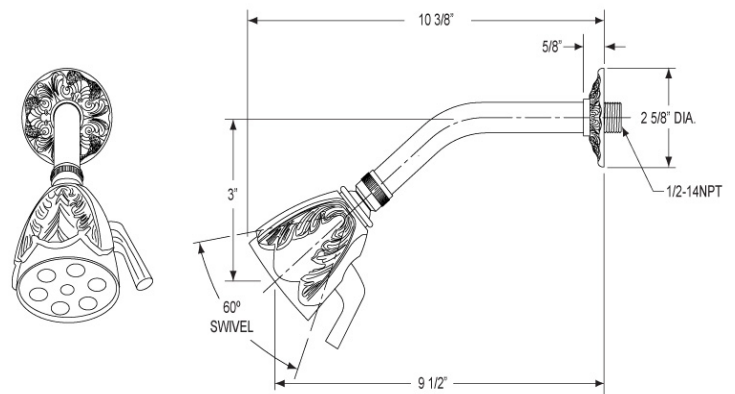

Pressure Balance Shower Set Model PB3240_003

FEATURES

- Style: Baroque Treasures
- Collection: Versailles
- Temperature controlled by handle
- Temperature control within 3.6°F (2°C) of set point even with a 50% water pressure drop
- Anti-scald
- 2.5 gpm @ max
- K807 Shower Head

WARRANTY

- Limited Lifetime

COMPLIES WITH

- ADA
- A112.18.1-05/CSA B125.1-2005-CERTIFIED
- cUPC-CERTIFIED
- UPC-CERTIFIED

Image shown may not be in the finish selected

Pressure Balance Shower Set Model PB3241_003

FEATURES

- Style: Baroque Treasures
- Collection: Versailles
- Temperature controlled by handle
- Temperature control within 3.6°F (2°C) of set point even with a 50% water pressure drop
- Anti-scald
- 2.5 gpm @ max
- K807 Shower Head