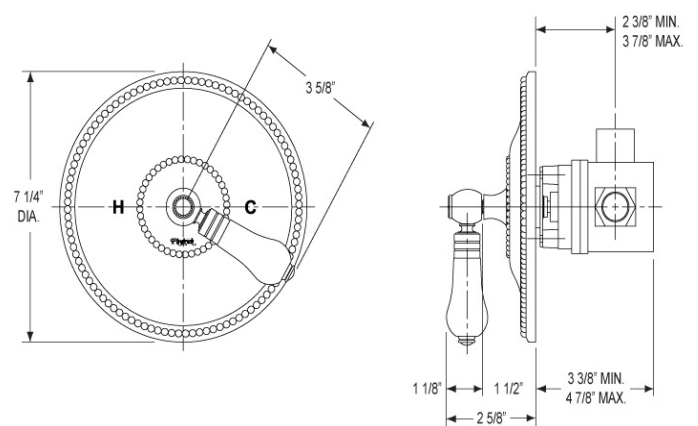

Pressure Balance Shower Set Model PB3240_003

FEATURES

- Style: Baroque Treasures
- Collection: Versailles
- Temperature controlled by handle
- Temperature control within 3.6°F (2°C) of set point even with a 50% water pressure drop
- Anti-scald
- 2.5 gpm @ max
- K807 Shower Head

COLOR FINISHES

- Polished Nickel (PB3240_014)
- Satin Nickel (PB3240_015)
- Pewter (PB3240_15A)
- Polished Chrome (PB3240_026)
- Polished Brass (PB3240_003)
- Polished Brass Antiqued (PB3240_007)
- Satin Brass (PB3240_004)
- Polished Gold (PB3240_025)
- Polished Gold Antiqued (PB3240_25D)
- Satin Gold (PB3240_024)
- Satin Gold Antiqued (PB3240_24D)
- Satin Jeweler's Gold (PB3240_24J)
- Old English Brass (PB3240_OEB)
- Antique Brass (PB3240_047)
- Antique Bronze (PB3240_11B)

WARRANTY

- Limited Lifetime

COMPLIES WITH

- ADA
- A112.18.1-05/CSA B125.1-2005-CERTIFIED
- cUPC-CERTIFIED
- UPC-CERTIFIED

Image shown may not be in the finish selected