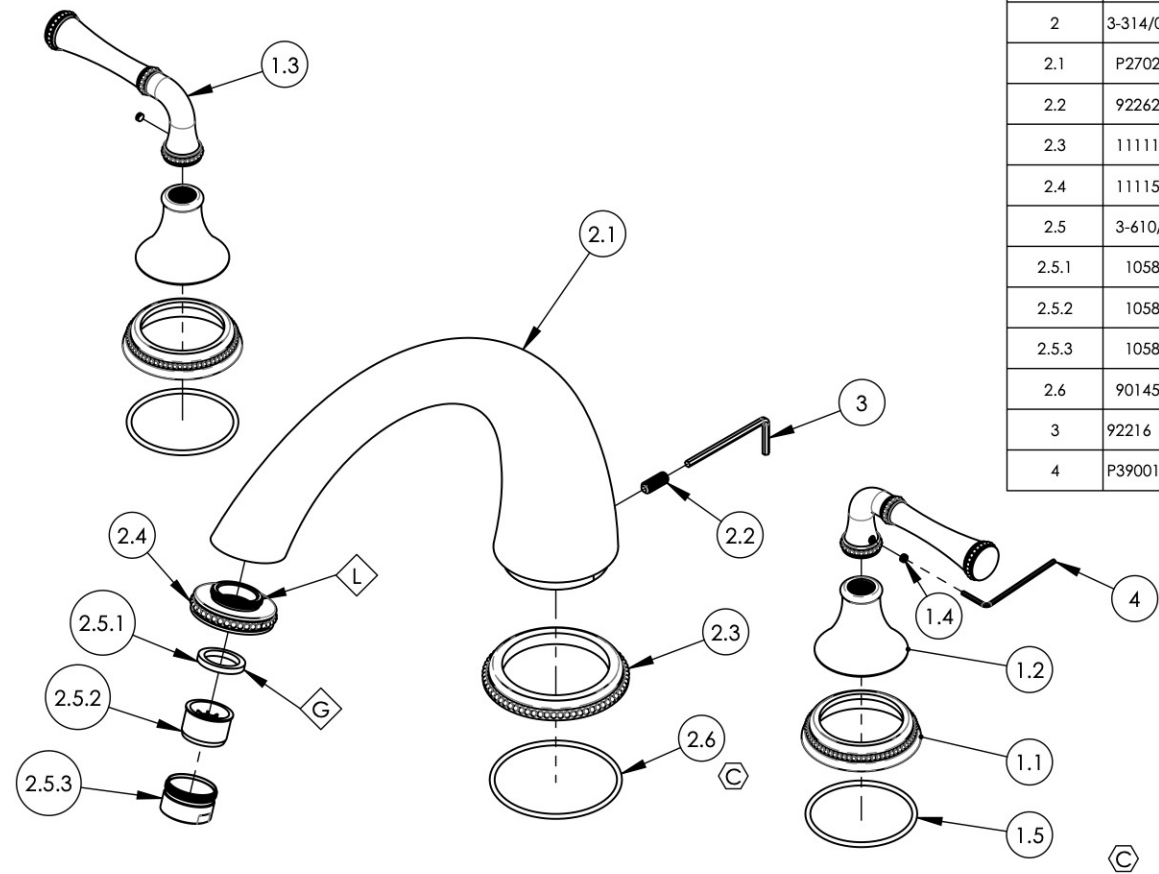

5

4

3

2

1

NOTE(S):

- 1. APPLY NSF COMPLIANT GREASE TO ANY O-RING, SEALING JOINTS, AND/OR PIVOTAL POINTS. G
- 2. APPLY NSF COMPLIANT LOCTITE TO THREADED AREA. L

ITEM NO.	PART NUMBER	DESCRIPTION	QTY.
1	3-311/00	LEVER HANDLE, BEADED SERIES	2
1.1	10973/00	ESCUTCHEON, BEADED HANDLE	1
1.2	10972/00	HUB, TRANSITIONAL 3RING	1
1.3	10971/00	HANDLE, BEADED LEVER 3RING	1
1.4	92163	SET SCREW, CONE PT 8-32 X 1/8"L	1
1.5	90138	O-RING, 2 1/8"ID X 3/32"THK., AS-568-138	1
2	3-314/00	DECK TUB SPOUT, BEADED SERIES	1
2.1	P27020/00	K5120 DECK SPOUT	1
2.2	92262	SET SCREW, CUP PT 1/4"-20 X 5/8"L	1
2.3	11111/00	ESCUTCHEON, BEADED DECK SPOUT	1
2.4	11115/00	AERATOR HOUSING, BEADED SERIES	1
2.5	3-610/00	AERATOR & HOUSING, M28X1, TUB FILLER, FULL FLOW	1
2.5.1	10584	RUBBER SEAL, AERATOR GASKET 1.0"OD X .753"ID X .125"THK	1
2.5.2	10582	AERATOR, NEOSTRAHL, M28, TUB FILLER, FULL FLOW	1
2.5.3	10583/00	AERATOR HOUSING, M28 41.2007.000	1
2.6	90145	O-RING, 2-9/16"ID X 3/32"THK., AS-568-145	1
3	92216	HEX L-KEY 1/8" HEX x 2-5/16"L	1
4	P39001	HEX KEY 5/64, FOR 8-32 SET SCREW	1

ALL	C	ADD O-RINGS, SEPARATE HEX KEYS FROM SUBASSYS. UPDATE TEMPLATE	4/7/2020	AMM
ZONE	REV.	DESCRIPTION	DATE	APPROVED
REVISIONS				

1261 LOGAN AVENUE
COSTA MESA, CALIFORNIA 92626
PHONE: 714.361.4800
FAX: 714.617.3120

NEXT ASSY		USED ON		INTERPRET GEOMETRIC DIMENSIONING & TOLERANCING IN ACCORDANCE WITH ASME Y14.5-2009 & ASME Y14.41-2003 STANDARDS, UNLESS OTHERWISE SPECIFIED. DIMENSIONS ARE IN INCHES. TOLERANCES ARE: FRACTIONS ±1/16" DECIMALS X.X: ±.1 X.XX: ±.01 X.XXX: ±.005 ANGULAR ±2°
APPLICATION				
MATERIAL	NAME DATE			
FINISH	DRAWN	LLO	10/2/2015	
DO NOT SCALE DRAWING				CHECKED GRE

DECK TUB SET, BEADED SERIES

SIZE	ASM/PRT NO.	REV
A	207-40/00	C
SCALE: 1:4	WEIGHT: lbs.	SHEET 1 OF 2

5

4

3

2

1