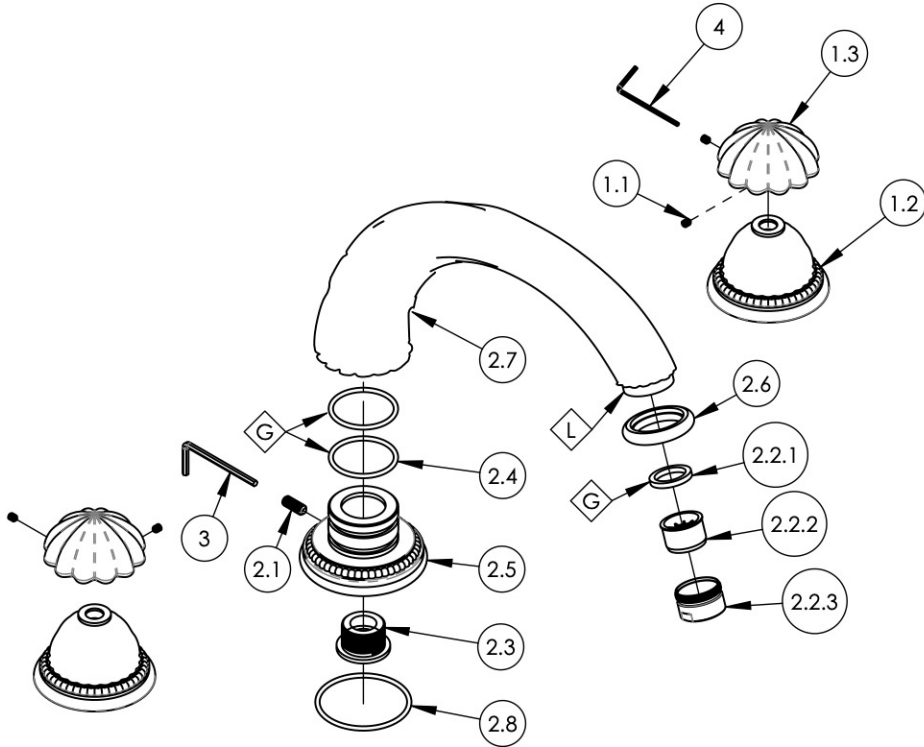

- NOTE(S):
 1. PART NUMBER, "/00" DENOTES PART SHALL HAVE FINISH.
 2. APPLY NSF COMPLIANT GREASE TO ANY O-RING, SEALING JOINTS, AND/OR PIVOTAL POINTS.
 3. APPLY NSF COMPLIANT LOCTITE TO THREADED AREA.

ITEM NO.	PART NUMBER	DESCRIPTION	QTY.
1	3-226/00	ROUND HANDLE, GEORGIAN & BARCELONA	2
1.1	92008	SET SCREW, CUP POINT 8-32, 3/16" L.	2
1.2	P02013/00	K141 COVER PLATE	1
1.3	P01015/00	K110 HANDLE	1
2	3-228/00	DECK TUB SPOUT, P27012 RIBBED, GEORGIAN & BARCELONA SERIES	1
2.1	92262	SET SCREW, CUP PT 1/4"-20 X 5/8"L	1
2.2	3-610/00	AERATOR & HOUSING, M28X1, TUB FILLER, FULL FLOW	1
2.2.1	10584	RUBBER SEAL, AERATOR GASKET 1.0"OD X .753"ID X .125"THK	1
2.2.2	10582	AERATOR, NEOSTRAHL, M28, TUB FILLER, FULL FLOW	1
2.2.3	10583/00	AERATOR HOUSING, M28 41.2007.000	1
2.3	P27012_5	K5141 DECK SPOUT BASE CONNECTOR	1
2.4	90127	O-RING, 1-7/16"ID X 1-5/8"OD X 3/32"THK, AS-568-127	2
2.5	10500/00	K5141 DECK SPOUT BASE	1
2.6	P27014/00	AERATOR RING	1
2.7	P27012_1/00	K5141 DECK SPOUT	1
2.8	90137	O-RING, 2-1/16"ID X 3/32"THK., AS-568-137	1
3	92216	HEX L-KEY 1/8" HEX X 2-5/16"L	1
4	P39001	HEX KEY 5/64, FOR 8-32 SET SCREW	1

**DECK TUB SET, ROUND HANDLES,
 GEORGIAN & BARCELONA**

SIZE **A** ASM/PRT NO. **K1361P/00** REV

SCALE: 1:4.5 WEIGHT: lbs. SHEET 1 OF 2