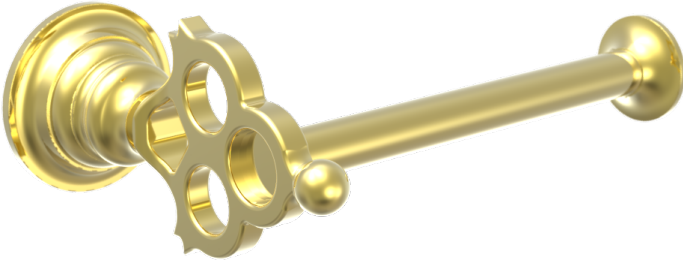

TECHNICAL DETAILS

ADA Compliance: No
Primary Material: Brass

PRODUCT FEATURES

- Style: Baroque
- Collection: Maison

CODES & STANDARDS

WARRANTY

Mechanical Warranty: 10 Years from date of purchase.
Finish Warranty: See catalog for further information.