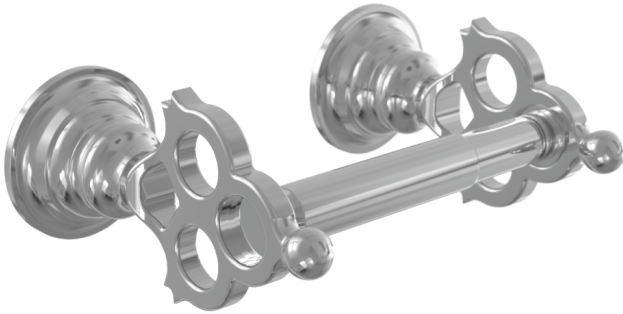

TECHNICAL DETAILS

ADA Compliance: No
Mount Center to Center: 6"
Primary Material: Brass

PRODUCT FEATURES

- Style: Baroque
- Collection: Maison

CODES & STANDARDS

WARRANTY

Mechanical Warranty: 10 Years from date of purchase.
Finish Warranty: See catalog for further information.